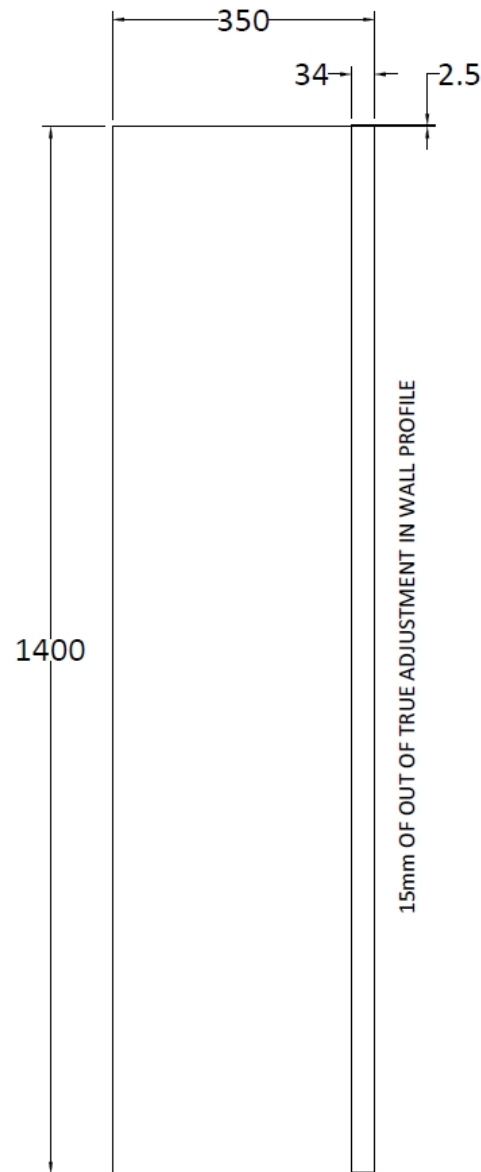

Sales Code: NSSF1

Description: 350 X 1400mm Fixed Bath Screen

Product Dimensions

Height (mm):	1440
Width (mm):	350
Depth (mm):	26
Nett Weight (kg):	9.6

Packaging Dimensions

Height (mm):	1440
Width (mm):	390
Length (mm):	50
Gross Weight (kg):	9.6

Packaging Data

Box Colour:	Brown Cardboard Box - Printed
Box Qty:	1
Label Size:	x
Label Colour:	Not Applicable
Label Qty:	

Outer Box Dimensions (If Applicable)

Height (mm):	
Width (mm):	
Depth (mm):	
Length (mm):	
Gross Weight (kg):	
Barcode:	5055275897720

Product Details

Country of Origin:	China
Fitting Instruction:	No
CE Approval:	Yes
Profile Material:	Aluminium
Profile Finish:	Polished Chrome
Adjustments (mm):	15mm
Entry Width (mm):	N/A
Swing In Dim (mm):	N/A
Swing Out Dim (mm):	N/A
Radius (mm):	Not Applicable
Glass Thickness (mm):	6
Easy Fit:	No
Easy Clean:	No
Handle Style:	Not Applicable
Handle Material:	Not Applicable
Enclosure Design:	Frameless
Wheel Type:	Not Applicable
Support Bar Included:	Support Bar Not Included
Extras:	None