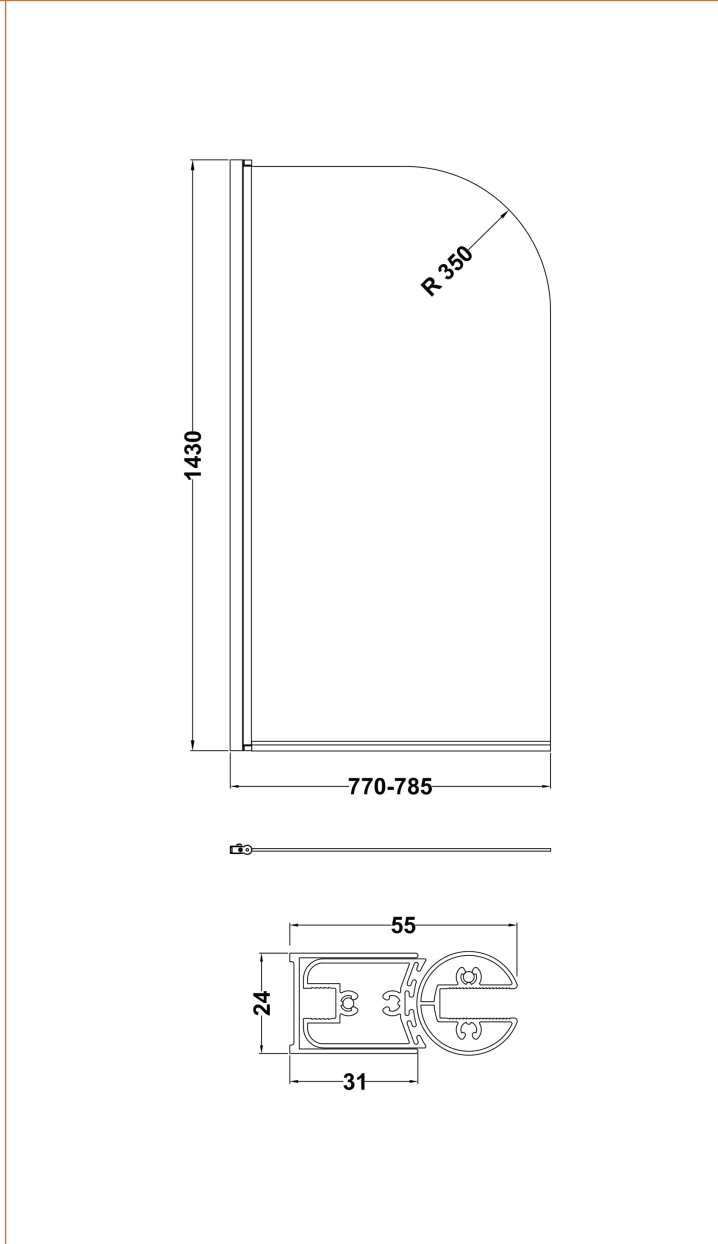

Sales Code: NSS7BP

Description: Round Bath Screen (6)

Product Dimensions

Height (mm):	1435
Width (mm):	785
Depth (mm):	38
Nett Weight (kg):	16.9

Packaging Dimensions

Height (mm):	55
Width (mm):	810
Length (mm):	1460
Gross Weight (kg):	17.2

Packaging Data

Box Colour:	Brown Cardboard Box - Printed
Box Qty:	1
Label Size:	x
Label Colour:	Not Applicable
Label Qty:	0

Outer Box Dimensions (If Applicable)

Height (mm):	
Width (mm):	
Depth (mm):	
Length (mm):	
Gross Weight (kg):	
Barcode:	5056211881308

Product Details

Country of Origin:	China
Fitting Instruction:	No
CE Approval:	Yes
Profile Material:	Aluminium
Profile Finish:	Matt Black
Adjustments (mm):	770mm - 785mm
Entry Width (mm):	N/A
Swing In Dim (mm):	700mm
Swing Out Dim (mm):	700mm
Radius (mm):	Not Applicable
Glass Thickness (mm):	6
Easy Fit:	No
Easy Clean:	No
Handle Style:	Not Applicable
Handle Material:	Not Applicable
Enclosure Design:	Frameless
Wheel Type:	Not Applicable
Support Bar Included:	Support Bar Not Included
Extras:	None