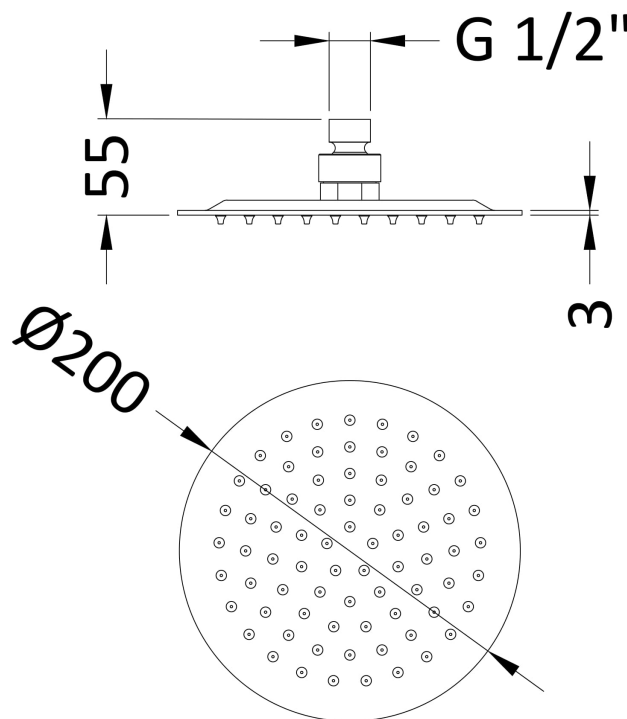

Sales Code: A8082

Description: Round Fixed Head 200mm Diameter

### Product Dimensions

Length (mm):	
Width (mm):	200
Height (mm):	56
Depth (mm):	200
Nett Weight (kg):	0.92

### Packaging Dimensions

Length (mm):	210
Width (mm):	100
Height (mm):	
Gross Weight (kg):	0.92

### Outer Box Dimensions (If Applicable)

Length (mm):	
Width (mm):	500
Height (mm):	430
Depth (mm):	230
Gross Weight (kg):	9
Barcode:	5056462620244