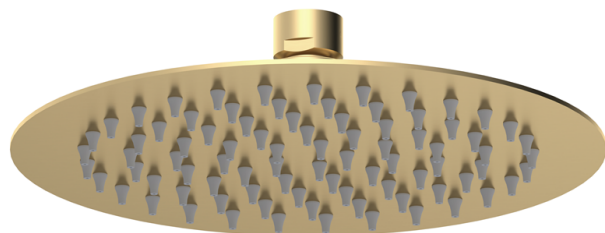

Sales Code: A8082

Description: Round Fixed Head 200mm Diameter

### Product Dimensions

Length (mm):	
Width (mm):	200
Height (mm):	56
Depth (mm):	200
Nett Weight (kg):	0.92