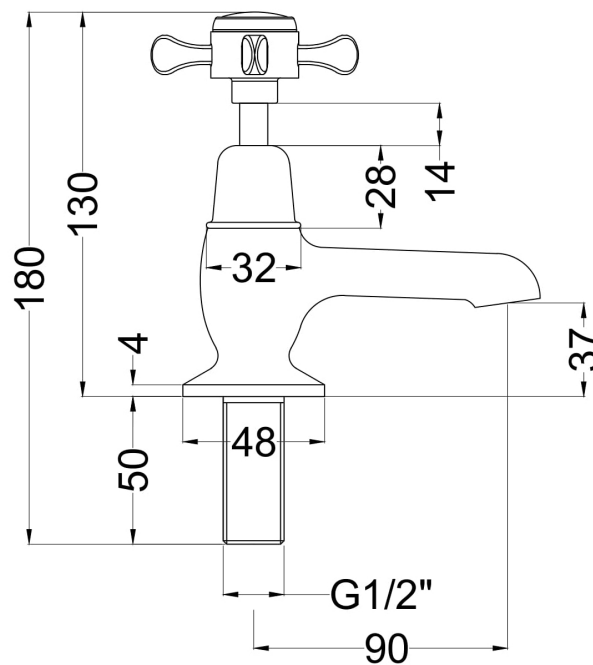

Sales Code: SEL301DX

Description: Selby Xhead Basin Taps

Product Dimensions

Height (mm):	141
Width (mm):	66
Depth (mm):	119
Length (mm):	
Nett Weight (kg):	1.4

Packaging Dimensions

Height (mm):	55
Width (mm):	160
Depth (mm):	260
Gross Weight (kg):	1.4

Packaging Data

Box Colour:	White Cardboard Box
Box Qty:	1
Label Size:	100 x 50
Label Colour:	White Label
Label Qty:	1

Outer Box Dimensions (If Applicable)

Height (mm):	300
Width (mm):	270
Depth (mm):	500
Length (mm):	
Gross Weight (kg):	
Barcode:	5056462623795

Product Details

Country of Origin:	United Kingdom
Fitting Instruction:	No
Product Material:	Brass
Control Type:	Manual
Waste Included:	Waste Not Included
Waste Type:	Not Applicable
WRAS Approval: No	Approval No: N/A
Valve/Cartridge Type:	1/4 Turn Ceramic Disc
Colour/Finish:	Chrome
Mount Type:	Deck
Operating Pressure (bar):	0.1

Flow Rates: (Litres Per Min)	0.1 bar: 4.3	0.5 bar: 11	1 bar: 15,8	2 bar: 22,5	3 bar: 27,5
Pipe Size:	15 mm (1/2" Bsp)				
Pipe Centres:	N/A				