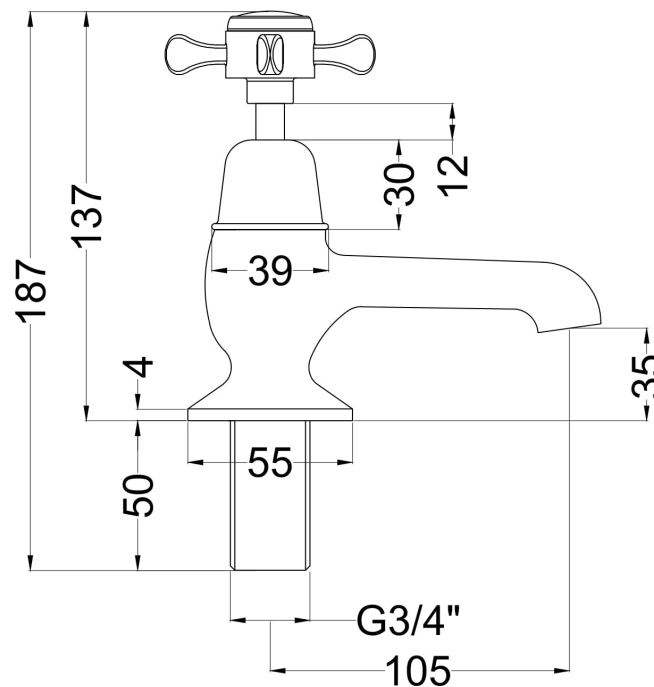

Sales Code: SEL302DX

Description: Selby Xhead Bath Taps

Product Dimensions

| | |
|-------------------|-----|
| Height (mm): | 137 |
| Width (mm): | 66 |
| Depth (mm): | 119 |
| Length (mm): | |
| Nett Weight (kg): | 1.9 |

Packaging Dimensions

| | |
|--------------------|-----|
| Height (mm): | 55 |
| Width (mm): | 160 |
| Depth (mm): | 260 |
| Gross Weight (kg): | 1.9 |

Packaging Data

| | |
|---------------|---------------------|
| Box Colour: | White Cardboard Box |
| Box Qty: | 1 |
| Label Size: | 100 x 50 |
| Label Colour: | White Label |
| Label Qty: | 1 |

Outer Box Dimensions (If Applicable)

| | |
|--------------------|---------------|
| Height (mm): | 300 |
| Width (mm): | 270 |
| Depth (mm): | 500 |
| Length (mm): | |
| Gross Weight (kg): | |
| Barcode: | 5056462623801 |

| | | | | | |
|------------------------------|------------------|---------------|-------------|-------------|-------------|
| Flow Rates: (Litres Per Min) | 0.1 bar: 8.4 | 0.5 bar: 21.3 | 1 bar: 30.7 | 2 bar: 43.7 | 3 bar: 46.8 |
| Pipe Size: | 22 mm (3/4" Bsp) | | | | |
| Pipe Centres: | N/A | | | | |