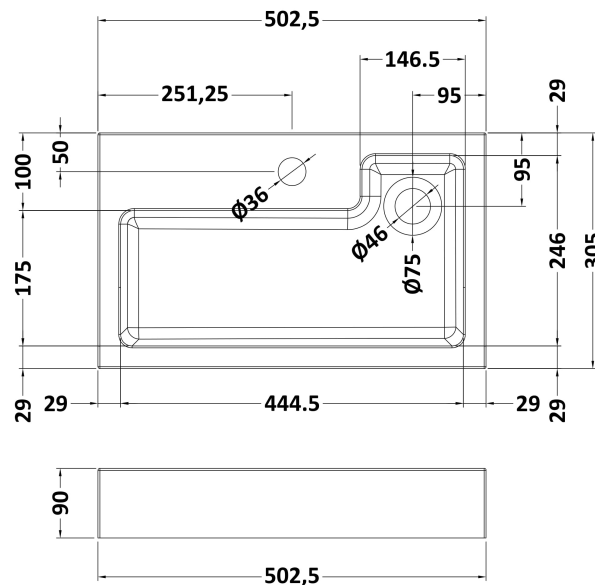

Sales Code: MER011

Description: 500X300 Wh 1-Door Vanity & Basin

Packaging Details

Barcode: 5056462600970

Sales Code: MOZ181

Description: 500X300 Wh 1-Door Unit

Product Dimensions

Height (mm):	430
Width (mm):	500
Depth (mm):	298
Nett Weight (kg):	13

Packaging Dimensions

Height (mm):	450
Width (mm):	520
Depth (mm):	320
Gross Weight (kg):	13.5

Packaging Data

Box Colour:	Brown Cardboard Box
Box Qty:	
Label Size:	x
Label Colour:	Not Applicable
Label Qty:	0

Outer Box Dimensions (If Applicable)

Height (mm):	
Width (mm):	
Depth (mm):	
Gross Weight (kg):	
Barcode:	5056211874782

Product Details

Country of Origin:	China
Fitting Instruction:	No
CE Certification:	N/A
FSC Certified Materials:	Yes
Colour:	Gloss White
Construction Method:	Cam & Wood Dowel
Construction Type:	Rigid
Cabinet Finish:	MFC Painted Gloss
Fascia Finish:	MFC Painted Gloss
Cabinet Thickness (mm):	16
Fascia Thickness (mm):	18
Drawer Included:	No
Drawer Type:	Not Applicable
No of Shelves:	0
Hinge Type:	95 Degree Soft Close
Hinge Included:	Yes
Adjustable Legs:	No, Not Required
Fixings Included:	Yes
Handle Style:	Not Applicable
Waste Shroud:	Not Applicable
Handle Included:	No, Not Required
Handle Type:	Not Applicable

Sales Code: PMB021

Description: L Shaped Poly Marble Basin 503 X 305 Rw

Product Dimensions

Height (mm):	90
Width (mm):	503
Depth (mm):	305
Nett Weight (kg):	10.5

Packaging Dimensions

Height (mm):	90
Width (mm):	525
Depth (mm):	380
Gross Weight (kg):	11