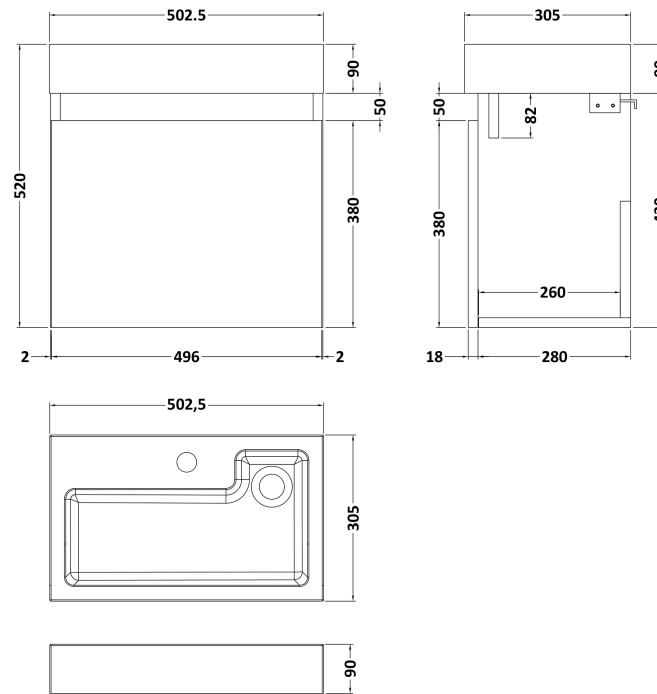

Sales Code: MER011

Description: 500X300 Wh 1-Door Vanity & Basin

Packaging Details

Barcode: 5056462600970

Sales Code: MOZ181

Description: 500X300 Wh 1-Door Unit

Product Dimensions

Height (mm):	430
Width (mm):	500
Depth (mm):	298
Nett Weight (kg):	13

Packaging Dimensions

Height (mm):	450
Width (mm):	520
Depth (mm):	320
Gross Weight (kg):	13.5

Packaging Data

Box Colour:	Brown Cardboard Box
Box Qty:	
Label Size:	x
Label Colour:	Not Applicable
Label Qty:	0

Sales Code: PMB021

Description: L Shaped Poly Marble Basin 503 X 305 Rw

Product Dimensions

Height (mm):	90
Width (mm):	503
Depth (mm):	305
Nett Weight (kg):	10.5

Packaging Dimensions

Height (mm):	90
Width (mm):	525
Depth (mm):	380
Gross Weight (kg):	11

Packaging Data

Box Colour:	Brown Cardboard Box - Printed
Box Qty:	1
Label Size:	100 x 50
Label Colour:	White Label
Label Qty:	2

Outer Box Dimensions (If Applicable)

Height (mm):	
Width (mm):	
Depth (mm):	
Gross Weight (kg):	
Barcode:	5056211875857