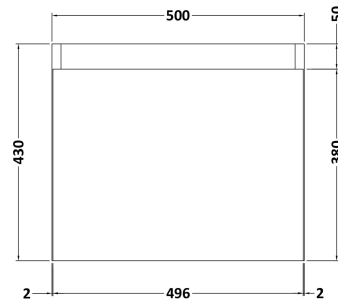

Sales Code: MER011

Description: 500X300 Wh 1-Door Vanity & Basin

Packaging Details

Barcode: 5056462600970

Sales Code: MOZ181

Description: 500X300 Wh 1-Door Unit

Product Dimensions

Height (mm):	430
Width (mm):	500
Depth (mm):	298
Nett Weight (kg):	13

Packaging Dimensions

Height (mm):	450
Width (mm):	520
Depth (mm):	320
Gross Weight (kg):	13.5

Packaging Data

Box Colour:	Brown Cardboard Box
Box Qty:	
Label Size:	x
Label Colour:	Not Applicable
Label Qty:	0

Sales Code: PMB021

Description: L Shaped Poly Marble Basin 503 X 305 Rw

Product Dimensions

Height (mm):	90
Width (mm):	503
Depth (mm):	305
Nett Weight (kg):	10.5

Packaging Dimensions

Height (mm):	90
Width (mm):	525
Depth (mm):	380
Gross Weight (kg):	11

Packaging Data

Box Colour:	Brown Cardboard Box - Printed
Box Qty:	1
Label Size:	100 x 50
Label Colour:	White Label
Label Qty:	2

Outer Box Dimensions (If Applicable)

Height (mm):	
Width (mm):	
Depth (mm):	
Gross Weight (kg):	
Barcode:	5056211875857