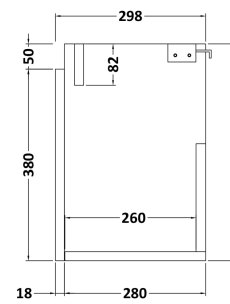

Sales Code: MER011

Description: 500X300 Wh 1-Door Vanity & Basin

Packaging Details

Barcode: 5056462600970

Sales Code: MOZ181

Description: 500X300 Wh 1-Door Unit

Product Dimensions

Height (mm):	430
Width (mm):	500
Depth (mm):	298
Nett Weight (kg):	13

Packaging Dimensions

Height (mm):	450
Width (mm):	520
Depth (mm):	320
Gross Weight (kg):	13.5

Packaging Data

Box Colour:	Brown Cardboard Box
Box Qty:	
Label Size:	x
Label Colour:	Not Applicable
Label Qty:	0

Sales Code: PMB021

Description: L Shaped Poly Marble Basin 503 X 305 Rw

Product Dimensions

Height (mm):	90
Width (mm):	503
Depth (mm):	305
Nett Weight (kg):	10.5

Packaging Dimensions

Height (mm):	90
Width (mm):	525
Depth (mm):	380
Gross Weight (kg):	11

Packaging Data

Box Colour:	Brown Cardboard Box - Printed
Box Qty:	1
Label Size:	100 x 50
Label Colour:	White Label
Label Qty:	2

Outer Box Dimensions (If Applicable)

Height (mm):	
Width (mm):	
Depth (mm):	
Gross Weight (kg):	
Barcode:	5056211875857