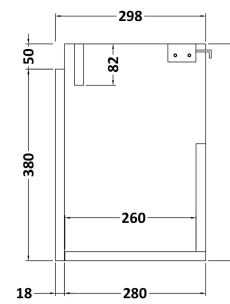

Sales Code: MER018

Description: 500X300 Wh 1-Door Vanity & Basin

Packaging Details

Barcode: 5056462601038

Sales Code: MOZ381

Description: 500X300 Wh 1-Door Unit

Product Dimensions

Height (mm):	430
Width (mm):	500
Depth (mm):	298
Nett Weight (kg):	13

Packaging Dimensions

Height (mm):	450
Width (mm):	520
Depth (mm):	320
Gross Weight (kg):	13.5

Packaging Data

Box Colour:	Brown Cardboard Box
Box Qty:	1
Label Size:	50 x 100
Label Colour:	White Label
Label Qty:	2

Sales Code: PMB021

Description: L Shaped Poly Marble Basin 503 X 305 Rw

Product Dimensions

Height (mm):	90
Width (mm):	503
Depth (mm):	305
Nett Weight (kg):	10.5

Packaging Dimensions

Height (mm):	90
Width (mm):	525
Depth (mm):	380
Gross Weight (kg):	11

Packaging Data

Box Colour:	Brown Cardboard Box - Printed
Box Qty:	1
Label Size:	100 x 50
Label Colour:	White Label
Label Qty:	2

Outer Box Dimensions (If Applicable)

Height (mm):	
Width (mm):	
Depth (mm):	
Gross Weight (kg):	
Barcode:	5056211875857