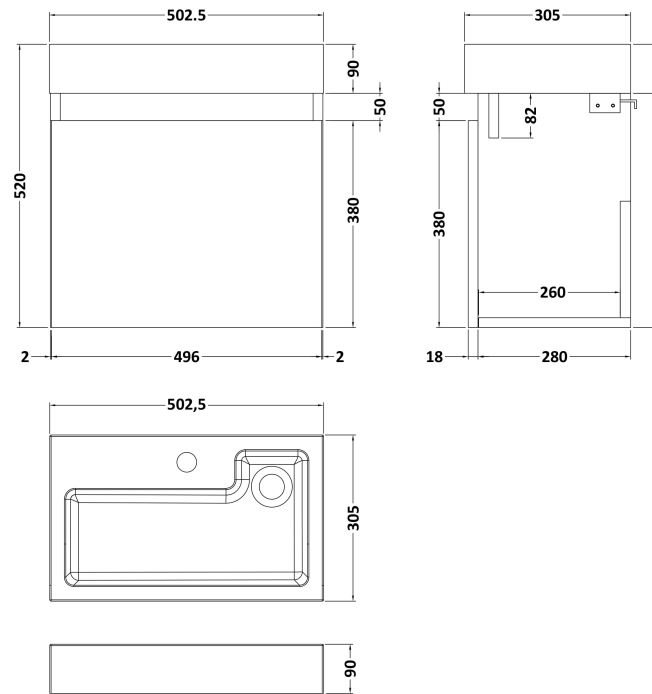

Sales Code: MER018

Description: 500X300 Wh 1-Door Vanity & Basin

Packaging Details

Barcode: 5056462601038

Sales Code: MOZ381

Description: 500X300 Wh 1-Door Unit

Product Dimensions

Height (mm):	430
Width (mm):	500
Depth (mm):	298
Nett Weight (kg):	13

Packaging Dimensions

Height (mm):	450
Width (mm):	520
Depth (mm):	320
Gross Weight (kg):	13.5

Packaging Data

Box Colour:	Brown Cardboard Box
Box Qty:	1
Label Size:	50 x 100
Label Colour:	White Label
Label Qty:	2

Sales Code: PMB021

Description: L Shaped Poly Marble Basin 503 X 305 Rw

Product Dimensions

Height (mm):	90
Width (mm):	503
Depth (mm):	305
Nett Weight (kg):	10.5

Packaging Dimensions

Height (mm):	90
Width (mm):	525
Depth (mm):	380
Gross Weight (kg):	11

Packaging Data

Box Colour:	Brown Cardboard Box - Printed
Box Qty:	1
Label Size:	100 x 50
Label Colour:	White Label
Label Qty:	2

Outer Box Dimensions (If Applicable)

Height (mm):	
Width (mm):	
Depth (mm):	
Gross Weight (kg):	
Barcode:	5056211875857