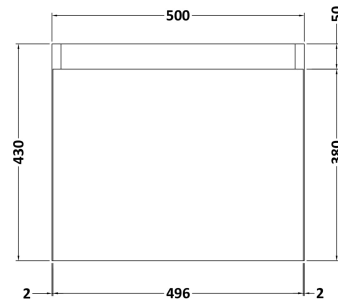

Sales Code: MER018

Description: 500X300 Wh 1-Door Vanity & Basin

Packaging Details

Barcode: 5056462601038

Sales Code: MOZ381

Description: 500X300 Wh 1-Door Unit

Product Dimensions

Height (mm):	430
Width (mm):	500
Depth (mm):	298
Nett Weight (kg):	13

Packaging Dimensions

Height (mm):	450
Width (mm):	520
Depth (mm):	320
Gross Weight (kg):	13.5

Packaging Data

Box Colour:	Brown Cardboard Box
Box Qty:	1
Label Size:	50 x 100
Label Colour:	White Label
Label Qty:	2

Sales Code: PMB021

Description: L Shaped Poly Marble Basin 503 X 305 Rw

Product Dimensions

Height (mm):	90
Width (mm):	503
Depth (mm):	305
Nett Weight (kg):	10.5

Packaging Dimensions

Height (mm):	90
Width (mm):	525
Depth (mm):	380
Gross Weight (kg):	11

Packaging Data

Box Colour:	Brown Cardboard Box - Printed
Box Qty:	1
Label Size:	100 x 50
Label Colour:	White Label
Label Qty:	2

Outer Box Dimensions (If Applicable)

Height (mm):	
Width (mm):	
Depth (mm):	
Gross Weight (kg):	
Barcode:	5056211875857