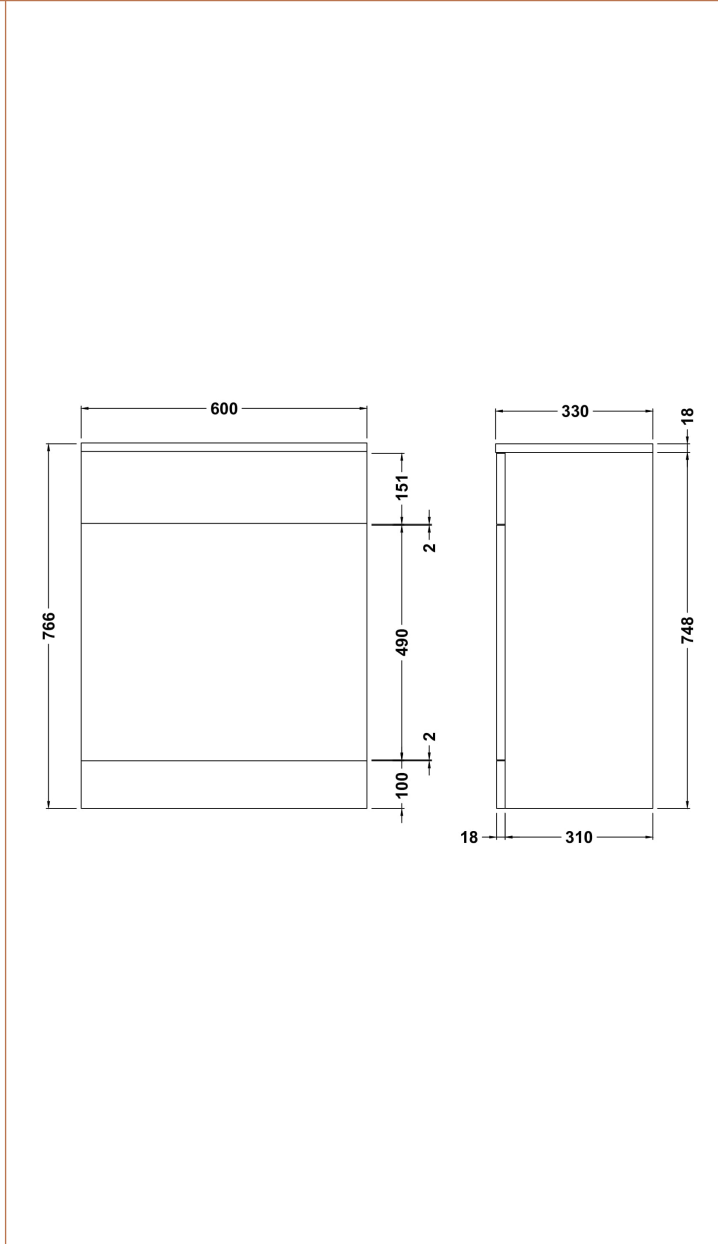

Sales Code: PRC144

Description: 600X330 Pr W.C. Unit

Product Dimensions

Height (mm):	766
Width (mm):	600
Depth (mm):	330
Nett Weight (kg):	20.65

Packaging Dimensions

Height (mm):	355
Width (mm):	625
Depth (mm):	810
Gross Weight (kg):	20.65

Packaging Data

Box Colour:	Brown Cardboard Box - Printed
Box Qty:	1
Label Size:	100 x 50
Label Colour:	Not Applicable
Label Qty:	0

Outer Box Dimensions (If Applicable)

Height (mm):	
Width (mm):	
Depth (mm):	
Gross Weight (kg):	
Barcode:	5055275830208

Product Details

Country of Origin:	China
Fitting Instruction:	No
CE Certification:	N/A
FSC Certified Materials:	Yes
Colour:	Gloss White
Construction Method:	Cam & Wood Dowel
Construction Type:	Rigid
Cabinet Finish:	MFC Painted Gloss
Fascia Finish:	Mdf Painted Gloss
Cabinet Thickness (mm):	16
Fascia Thickness (mm):	18
Drawer Included:	No
Drawer Type:	Not Applicable
No of Shelves:	0
Hinge Type:	Not Applicable
Hinge Included:	No
Adjustable Legs:	No
Fixings Included:	No
Handle Style:	Not Applicable
Waste Shroud:	No
Handle Included:	No
Handle Type:	Not Applicable