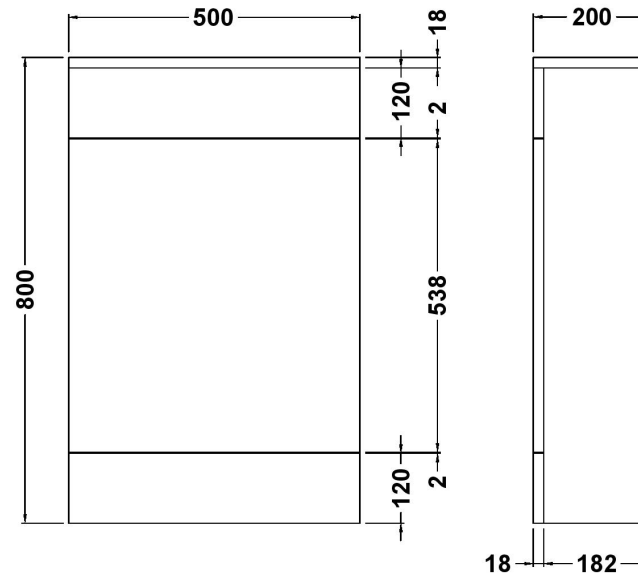

Sales Code: NVM141

Description: 500X200mm Turin Wc Unit

Product Dimensions

Height (mm):	800
Width (mm):	500
Depth (mm):	200
Nett Weight (kg):	13.77

Packaging Dimensions

Height (mm):	225
Width (mm):	525
Depth (mm):	845
Gross Weight (kg):	13.77

Packaging Data

Box Colour:	Brown Cardboard Box - Printed
Box Qty:	1
Label Size:	100 x 50
Label Colour:	Not Applicable
Label Qty:	0

Outer Box Dimensions (If Applicable)

Height (mm):	
Width (mm):	
Depth (mm):	
Gross Weight (kg):	
Barcode:	5055146194118

Product Details

Country of Origin:	China
Fitting Instruction:	No
CE Certification:	N/A
FSC Certified Materials:	Yes
Colour:	Gloss White
Construction Method:	Cam & Wood Dowel
Construction Type:	Rigid
Cabinet Finish:	MFC Painted Gloss
Fascia Finish:	MFC Painted Gloss
Cabinet Thickness (mm):	16
Fascia Thickness (mm):	18
Drawer Included:	No
Drawer Type:	Not Applicable
No of Shelves:	0
Hinge Type:	Not Applicable
Hinge Included:	No
Adjustable Legs:	No
Fixings Included:	Yes
Handle Style:	Not Applicable
Waste Shroud:	No
Handle Included:	No
Handle Type:	Not Applicable