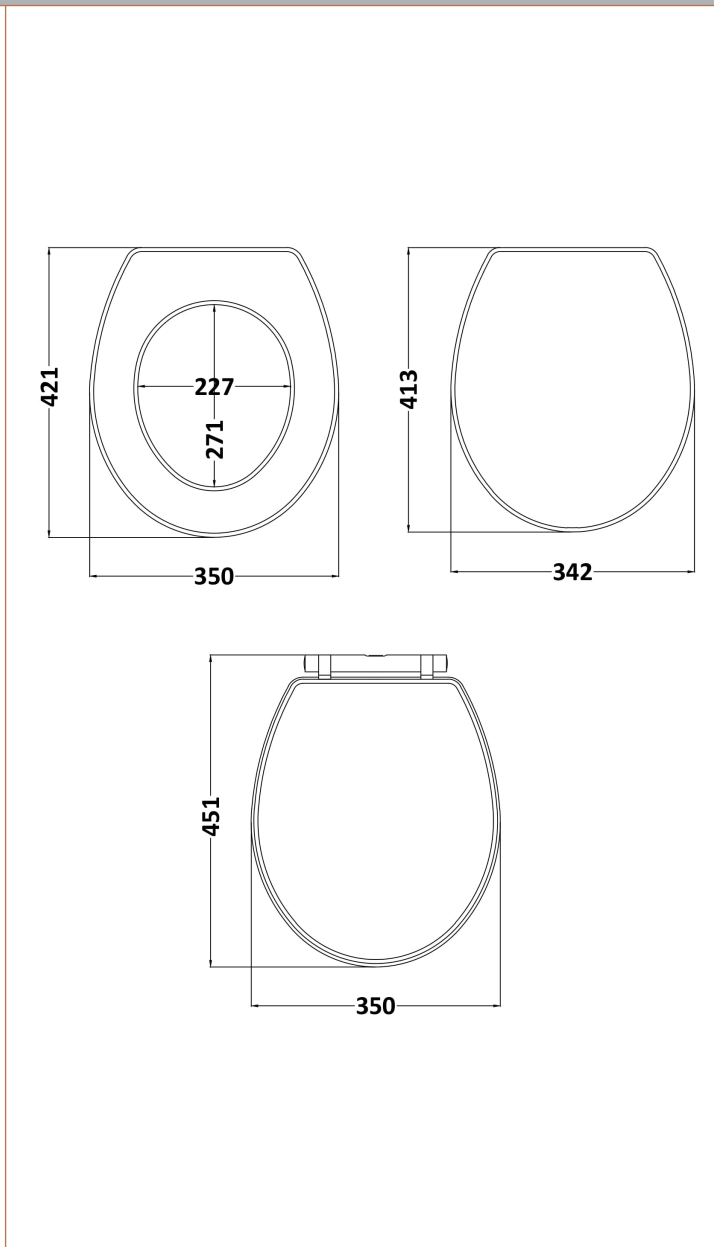

Sales Code: NLS199

Description: Traditional Toilet Seat (Richmond)

Product Dimensions

Length (mm):	451
Width (mm):	350
Height (mm):	60
Nett Weight (kg):	3.2

Packaging Dimensions

Length (mm):	475
Width (mm):	395
Height (mm):	70
Gross Weight (kg):	3.4

Packaging Data

Box Colour:	Brown Cardboard Box
Box Qty:	1
Label Size:	100 x 50
Label Colour:	White Label
Label Qty:	2

Outer Box Dimensions (If Applicable)

Length (mm):	65
Width (mm):	375
Height (mm):	375
Gross Weight (kg):	
Barcode:	5055369056774

Product Details

Country of Origin:	Ireland
Fitting Instruction:	No
CE Certification:	Yes
Product Material:	Mdf Vinyl
Seat Type:	Round
Seat Function:	Soft Close
Hinge Centres (Min):	150
Hinge Centres (Max):	186
Hinge Material:	Zinc Alloy
Colour/Finish:	White
Fixing Method:	Quick Release