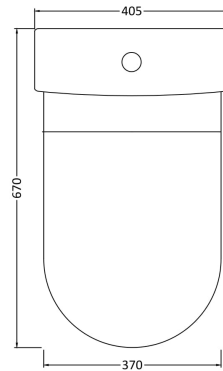

Sales Code: Css004

Description: Asselby Close Coupled Wc

Packaging Details

Barcode: 5055275867525

Sales Code: NCA220

Description: W.C. Pan C/C

Product Dimensions

Height (mm):	405
Width (mm):	380
Depth (mm):	670
Nett Weight (kg):	24.5

Packaging Dimensions

Height (mm):	450
Width (mm):	400
Depth (mm):	680
Gross Weight (kg):	25

Packaging Data

Box Colour:	Brown Cardboard Box - Printed
Box Qty:	1
Label Size:	100 x 50
Label Colour:	Not Applicable
Label Qty:	0

Outer Box Dimensions (If Applicable)

Height (mm):	
Width (mm):	
Depth (mm):	
Gross Weight (kg):	
Barcode:	5055369069262

Product Details

Country of Origin:	China
Fitting Instruction:	No
Certification:	CE: No WRAS: N/A WRAS No: N/A
Product Material:	Vitreous China
Fixing Supplied:	No

Sales Code: NCH401

Description: Cistern

Product Dimensions

Height (mm):	370
Width (mm):	410
Depth (mm):	145
Nett Weight (kg):	13.8

Packaging Dimensions

Height (mm):	410
Width (mm):	420
Depth (mm):	160
Gross Weight (kg):	14