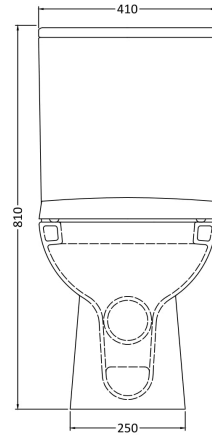

Sales Code: Css004

Description: Asselby Close Coupled Wc

Packaging Details

Barcode: 5055275867525

Sales Code: NCA220

Description: W.C. Pan C/C

Product Dimensions

Height (mm):	405
Width (mm):	380
Depth (mm):	670
Nett Weight (kg):	24.5

Packaging Dimensions

Height (mm):	450
Width (mm):	400
Depth (mm):	680
Gross Weight (kg):	25

Packaging Data

Box Colour:	Brown Cardboard Box - Printed
Box Qty:	1
Label Size:	100 x 50
Label Colour:	Not Applicable
Label Qty:	0

Outer Box Dimensions (If Applicable)

Height (mm):	
Width (mm):	
Depth (mm):	
Gross Weight (kg):	
Barcode:	5055369069262

Product Details

Country of Origin:	China
Fitting Instruction:	No
Certification:	CE: No WRAS: N/A WRAS No: N/A
Product Material:	Vitreous China
Fixing Supplied:	No

Sales Code: NCH401

Description: Cistern

Product Dimensions

Height (mm):	370
Width (mm):	410
Depth (mm):	145
Nett Weight (kg):	13.8

Packaging Dimensions

Height (mm):	410
Width (mm):	420
Depth (mm):	160
Gross Weight (kg):	14