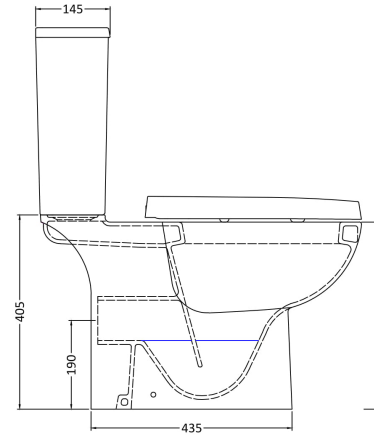

Sales Code: Css004

Description: Asselby Close Coupled Wc

Packaging Details

Barcode: 5055275867525

Sales Code: NCA220

Description: W.C. Pan C/C

Product Dimensions

Height (mm):	405
Width (mm):	380
Depth (mm):	670
Nett Weight (kg):	24.5

Packaging Dimensions

Height (mm):	450
Width (mm):	400
Depth (mm):	680
Gross Weight (kg):	25

Packaging Data

Box Colour:	Brown Cardboard Box - Printed
Box Qty:	1
Label Size:	100 x 50
Label Colour:	Not Applicable
Label Qty:	0

Outer Box Dimensions (If Applicable)

Height (mm):	
Width (mm):	
Depth (mm):	
Gross Weight (kg):	
Barcode:	5055369069262

Product Details

Country of Origin:	China
Fitting Instruction:	No
Certification:	CE: No WRAS: N/A WRAS No: N/A
Product Material:	Vitreous China
Fixing Supplied:	No

Sales Code: NCH401

Description: Cistern

Product Dimensions

Height (mm):	370
Width (mm):	410
Depth (mm):	145
Nett Weight (kg):	13.8

Packaging Dimensions

Height (mm):	410
Width (mm):	420
Depth (mm):	160
Gross Weight (kg):	14