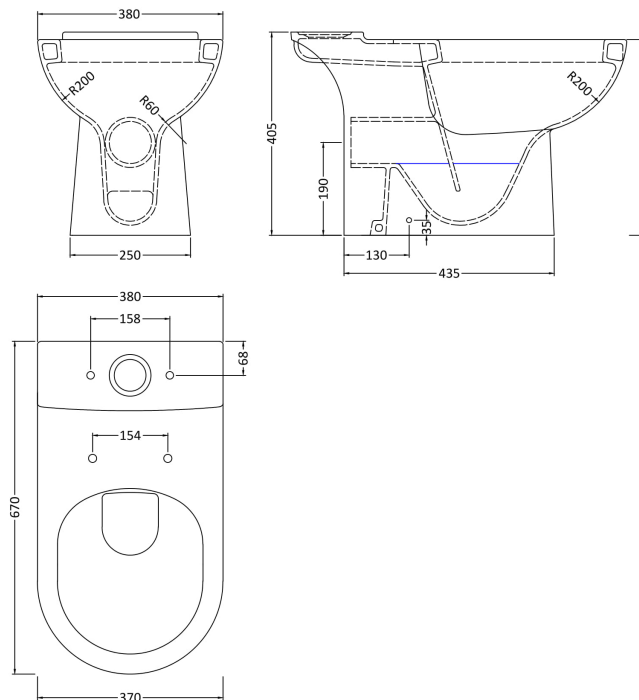

Sales Code: Css004

Description: Asselby Close Coupled Wc

Packaging Details

Barcode: 5055275867525

Sales Code: NCA220

Description: W.C. Pan C/C

Product Dimensions

Height (mm):	405
Width (mm):	380
Depth (mm):	670
Nett Weight (kg):	24.5

Packaging Dimensions

Height (mm):	450
Width (mm):	400
Depth (mm):	680
Gross Weight (kg):	25

Packaging Data

Box Colour:	Brown Cardboard Box - Printed
Box Qty:	1
Label Size:	100 x 50
Label Colour:	Not Applicable
Label Qty:	0

Outer Box Dimensions (If Applicable)

Height (mm):	
Width (mm):	
Depth (mm):	
Gross Weight (kg):	
Barcode:	5055369069262

Product Details

Country of Origin:	China
Fitting Instruction:	No
Certification:	CE: No WRAS: N/A WRAS No: N/A
Product Material:	Vitreous China
Fixing Supplied:	No

Sales Code: NCH401

Description: Cistern

Product Dimensions

Height (mm):	370
Width (mm):	410
Depth (mm):	145
Nett Weight (kg):	13.8

Packaging Dimensions

Height (mm):	410
Width (mm):	420
Depth (mm):	160
Gross Weight (kg):	14