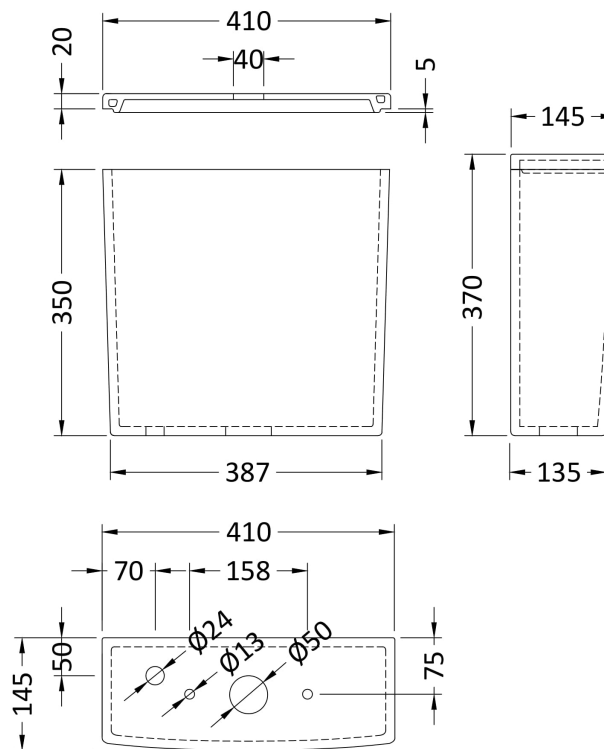

Sales Code: Css004

Description: Asselby Close Coupled Wc

Packaging Details

Barcode: 5055275867525

Sales Code: NCA220

Description: W.C. Pan C/C

Product Dimensions

Height (mm):	405
Width (mm):	380
Depth (mm):	670
Nett Weight (kg):	24.5

Packaging Dimensions

Height (mm):	450
Width (mm):	400
Depth (mm):	680
Gross Weight (kg):	25

Packaging Data

Box Colour:	Brown Cardboard Box - Printed
Box Qty:	1
Label Size:	100 x 50
Label Colour:	Not Applicable
Label Qty:	0

Outer Box Dimensions (If Applicable)

Height (mm):	
Width (mm):	
Depth (mm):	
Gross Weight (kg):	
Barcode:	5055369069262

Product Details

Country of Origin:	China
Fitting Instruction:	No
Certification:	CE: No WRAS: N/A WRAS No: N/A
Product Material:	Vitreous China
Fixing Supplied:	No

Sales Code: NCH401

Description: Cistern

Product Dimensions

Height (mm):	370
Width (mm):	410
Depth (mm):	145
Nett Weight (kg):	13.8

Packaging Dimensions

Height (mm):	410
Width (mm):	420
Depth (mm):	160
Gross Weight (kg):	14