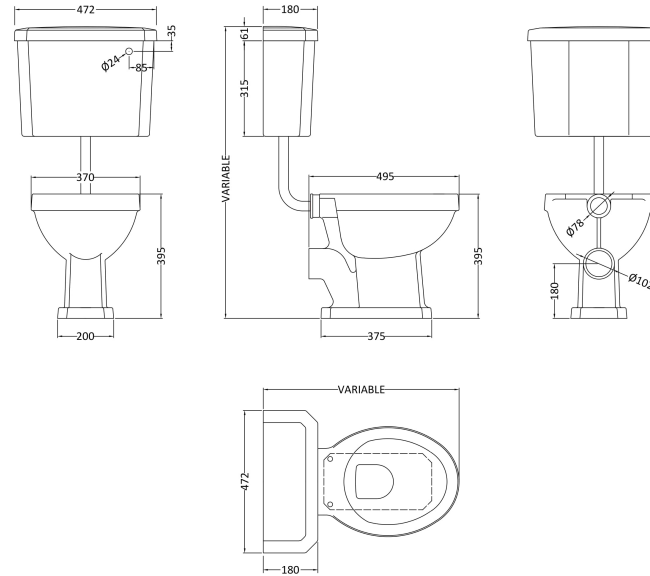

Sales Code: Cct001

Description: Carlton Low Level Wc & Flush Pipe Kit

Packaging Details

Barcode: 5056211820062

Sales Code: NCS870

Description: High/Low Level Pan (Excluding Seat)

Product Dimensions

Height (mm):	395
Width (mm):	370
Depth (mm):	495
Nett Weight (kg):	15.61

Packaging Dimensions

Height (mm):	395
Width (mm):	360
Depth (mm):	530
Gross Weight (kg):	16.5

Packaging Data

Box Colour:	Brown Cardboard Box - Printed
Box Qty:	1
Label Size:	100 x 50
Label Colour:	Not Applicable
Label Qty:	0

Outer Box Dimensions (If Applicable)

Height (mm):	
Width (mm):	
Depth (mm):	
Gross Weight (kg):	
Barcode:	5055369040131

Product Details

Country of Origin:	China
Fitting Instruction:	No
Certification:	CE: N/A WRAS: N/A WRAS No: N/A
Product Material:	Vitreous China
Fixing Supplied:	No

Sales Code: NCS871

Description: Low Level Cistern Ceramic Lever Ftgs

Product Dimensions

Height (mm):	362
Width (mm):	470
Depth (mm):	180
Nett Weight (kg):	14.5

Packaging Dimensions

Height (mm):	316
Width (mm):	168
Depth (mm):	455
Gross Weight (kg):	16.5