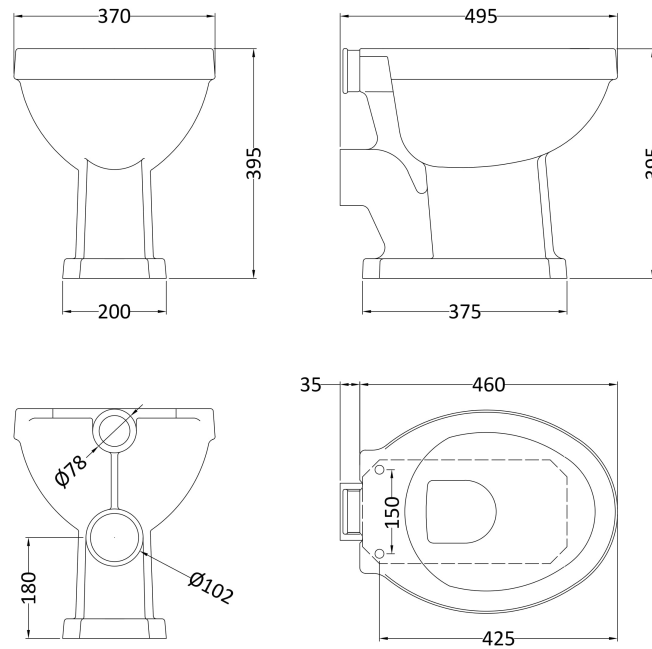

Sales Code: Cct001

Description: Carlton Low Level Wc & Flush Pipe Kit

Packaging Details

Barcode: 5056211820062

Sales Code: NCS870

Description: High/Low Level Pan (Excluding Seat)

Product Dimensions

Height (mm):	395
Width (mm):	370
Depth (mm):	495
Nett Weight (kg):	15.61

Packaging Dimensions

Height (mm):	395
Width (mm):	360
Depth (mm):	530
Gross Weight (kg):	16.5

Packaging Data

Box Colour:	Brown Cardboard Box - Printed
Box Qty:	1
Label Size:	100 x 50
Label Colour:	Not Applicable
Label Qty:	0

Outer Box Dimensions (If Applicable)

Height (mm):	
Width (mm):	
Depth (mm):	
Gross Weight (kg):	
Barcode:	5055369040131

Product Details

Country of Origin:	China
Fitting Instruction:	No
Certification:	CE: N/A WRAS: N/A WRAS No: N/A
Product Material:	Vitreous China
Fixing Supplied:	No

Sales Code: NCS871

Description: Low Level Cistern Ceramic Lever Ftgs

Product Dimensions

Height (mm):	362
Width (mm):	470
Depth (mm):	180
Nett Weight (kg):	14.5

Packaging Dimensions

Height (mm):	316
Width (mm):	168
Depth (mm):	455
Gross Weight (kg):	16.5