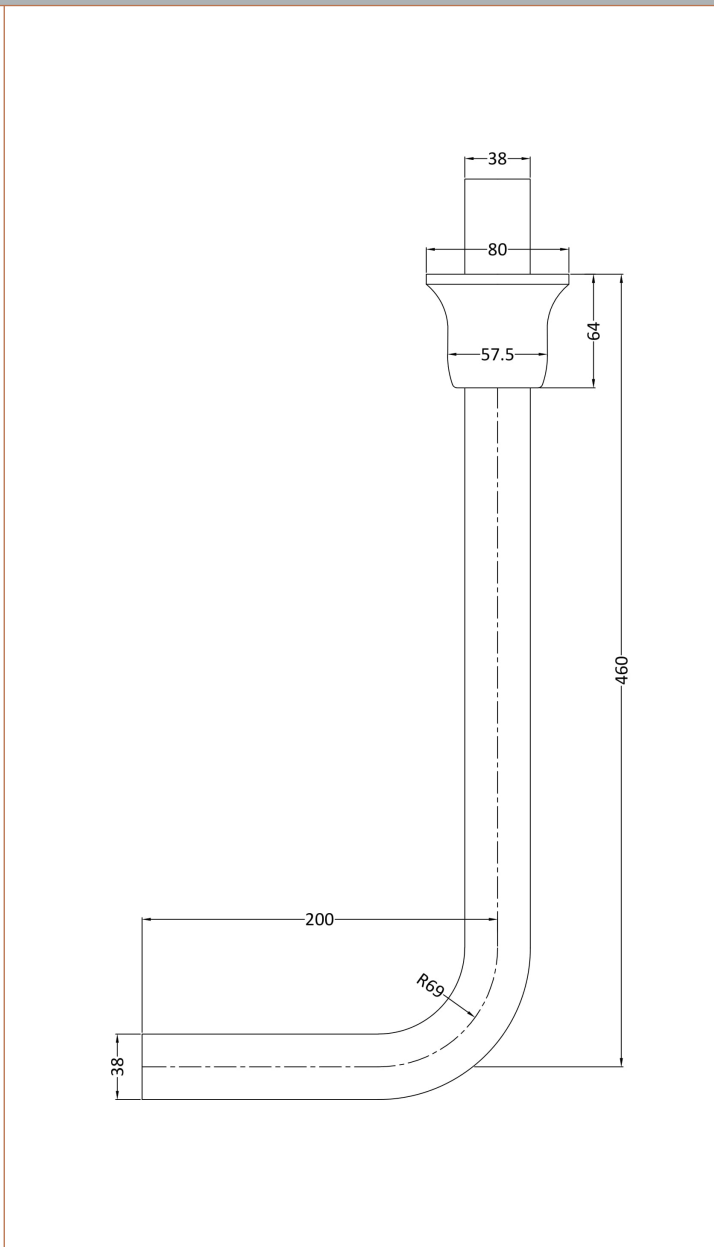

Sales Code: FA302

Description: Low Level Flush Pipe Pack

Product Dimensions

Length (mm):	
Width (mm):	81
Height (mm):	480
Depth (mm):	220
Nett Weight (kg):	0.78

Packaging Dimensions

Height (mm):	540
Width (mm):	200
Depth (mm):	75
Gross Weight (kg):	0.8

Packaging Data

Box Colour:	White Cardboard Box
Box Qty:	1
Label Size:	100 x 50
Label Colour:	White Label
Label Qty:	2

Outer Box Dimensions (If Applicable)

Height (mm):	
Width (mm):	
Length (mm):	
Depth (mm):	
Gross Weight (kg):	6
Barcode:	5055146107613

Product Details

Country of Origin:	China
Fitting Instruction:	No
CE Certification:	N/A
Product Material:	Brass
Heating Element Wattage:	Not Applicable
Colour/Finish:	Chrome
Product Diameter:	38mm
Connection Size:	11/2"