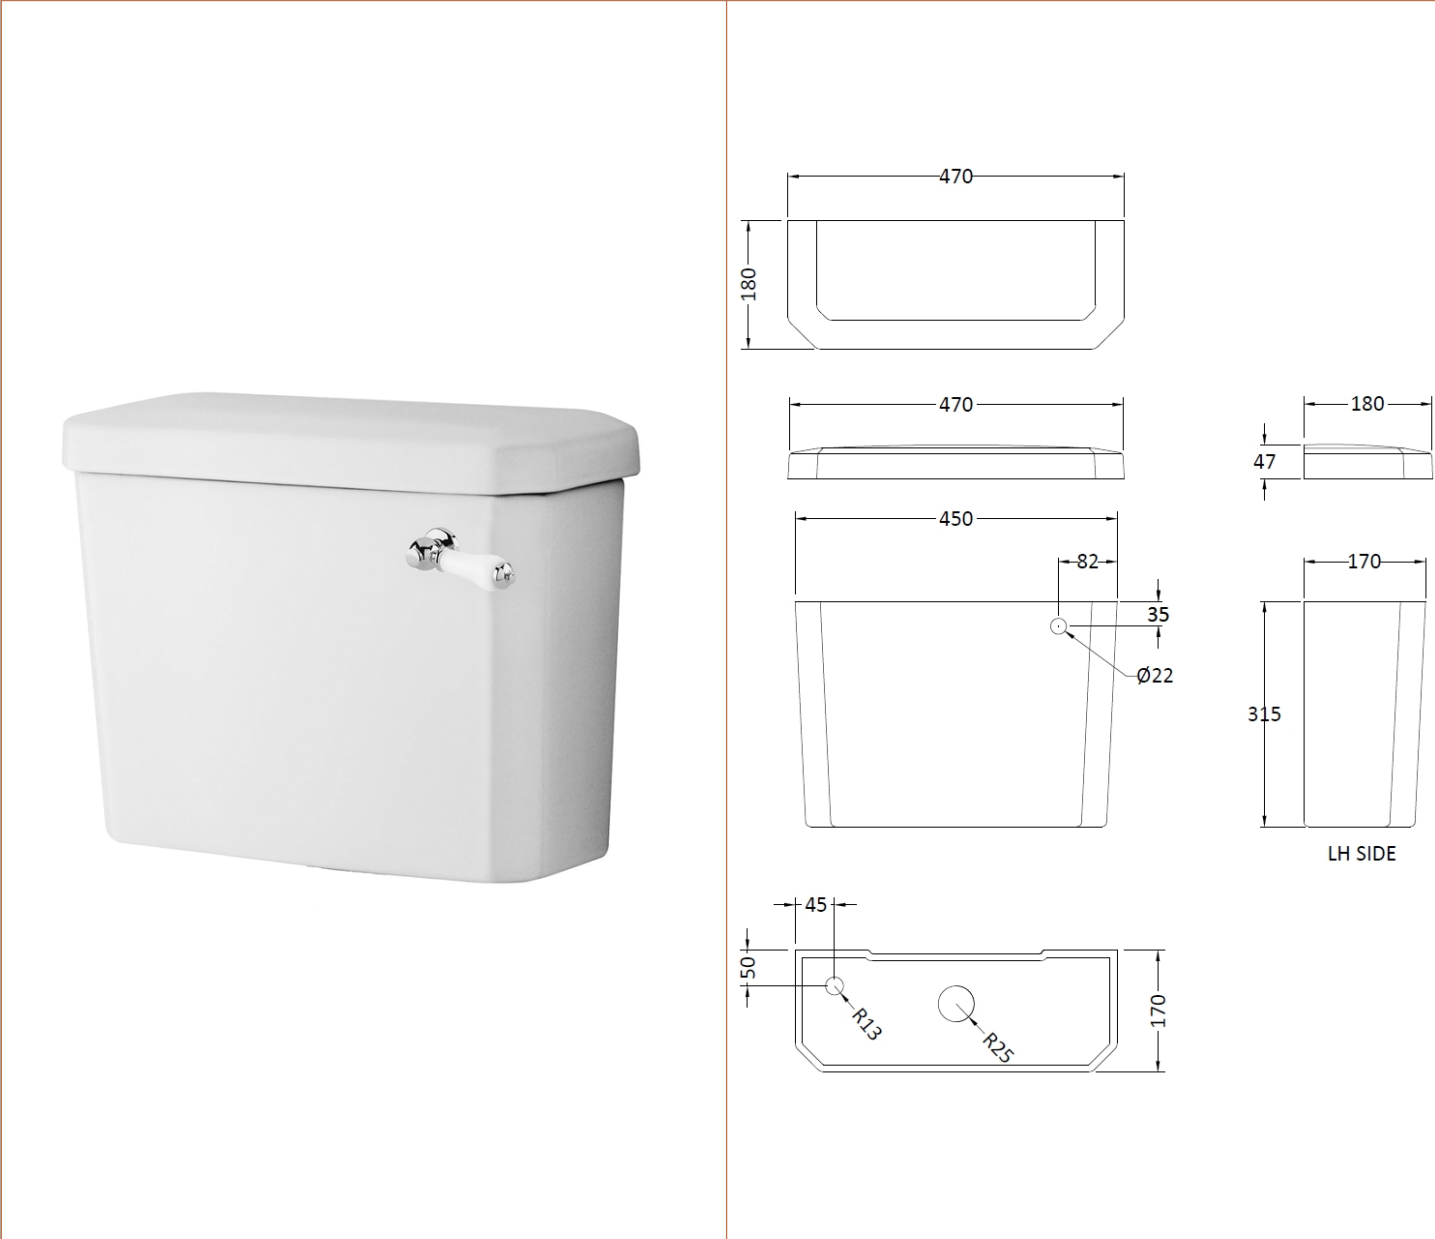

Sales Code: Cct001

Description: Carlton Low Level Wc & Flush Pipe Kit

Packaging Details

Barcode: 5056211820062

Sales Code: NCS870

Description: High/Low Level Pan (Excluding Seat)

Product Dimensions

Height (mm):	395
Width (mm):	370
Depth (mm):	495
Nett Weight (kg):	15.61

Packaging Dimensions

Height (mm):	395
Width (mm):	360
Depth (mm):	530
Gross Weight (kg):	16.5

Packaging Data

Box Colour:	Brown Cardboard Box - Printed
Box Qty:	1
Label Size:	100 x 50
Label Colour:	Not Applicable
Label Qty:	0

Outer Box Dimensions (If Applicable)

Height (mm):	
Width (mm):	
Depth (mm):	
Gross Weight (kg):	
Barcode:	5055369040131

Product Details

Country of Origin:	China
Fitting Instruction:	No
Certification:	CE: N/A WRAS: N/A WRAS No: N/A
Product Material:	Vitreous China
Fixing Supplied:	No

Sales Code: NCS871

Description: Low Level Cistern Ceramic Lever Ftgs

Product Dimensions

Height (mm):	362
Width (mm):	470
Depth (mm):	180
Nett Weight (kg):	14.5

Packaging Dimensions

Height (mm):	316
Width (mm):	168
Depth (mm):	455
Gross Weight (kg):	16.5