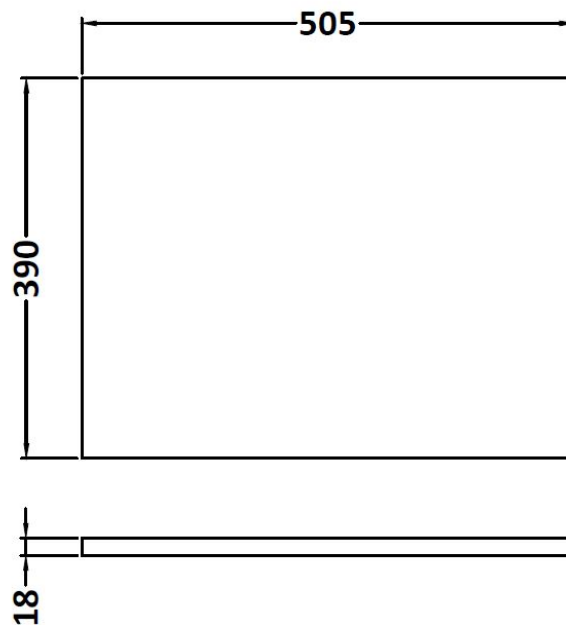

Packaging Dimensions

Height (mm):	405
Width (mm):	520
Depth (mm):	450
Gross Weight (kg):	12.5

Packaging Data

Box Colour:	Brown Cardboard Box - Printed
Box Qty:	0
Label Size:	0 x 0
Label Colour:	White Label
Label Qty:	2

Outer Box Dimensions (If Applicable)

Height (mm):	
Width (mm):	
Depth (mm):	
Gross Weight (kg):	
Barcode:	5055275880586

Product Details

Country of Origin:	China
Fitting Instruction:	No
CE Certification:	N/A
FSC Certified Materials:	Yes
Colour:	Gloss White
Construction Method:	Cam & Wood Dowel
Construction Type:	Rigid
Cabinet Finish:	MFC Painted Gloss
Fascia Finish:	Mdf Painted Gloss
Cabinet Thickness (mm):	16
Fascia Thickness (mm):	18
Drawer Included:	Yes
Drawer Type:	80mm High Metal Softclose
No of Shelves:	0
Hinge Type:	Not Applicable
Hinge Included:	Not Applicable
Adjustable Legs:	No, Not Required
Fixings Included:	Yes
Handle Style:	Contemporary
Waste Shroud:	Yes
Handle Included:	Yes, Supplied
Handle Type:	D-Shape

Sales Code: MWD150

Description: 500 Worktop (505X390x18mm)

Product Dimensions

Height (mm):	18
Width (mm):	505
Depth (mm):	390
Nett Weight (kg):	2

Packaging Dimensions

Height (mm):	25
Width (mm):	525
Depth (mm):	410
Gross Weight (kg):	2.5

Packaging Data

Box Colour:	Brown Cardboard Box - Printed
Box Qty:	1
Label Size:	100 x 50
Label Colour:	Not Applicable
Label Qty:	0

Outer Box Dimensions (If Applicable)

Height (mm):	
Width (mm):	
Depth (mm):	
Gross Weight (kg):	
Barcode:	5055275826256