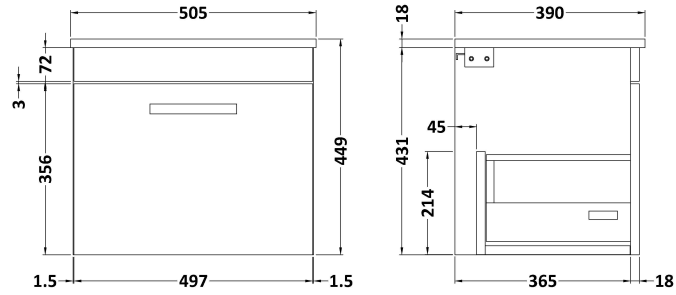

Sales Code: ATH013W

Description: 500 Wh Single Drawer Vanity & Worktop

Packaging Details

Barcode: 5056211801412

Sales Code: MOE182

Description: 500 Wall Hung Single Drawer Basin Unit

Product Dimensions

Height (mm):	430
Width (mm):	500
Depth (mm):	383
Nett Weight (kg):	12

Packaging Dimensions

Height (mm):	405
Width (mm):	520
Depth (mm):	450
Gross Weight (kg):	12.5

Packaging Data

Box Colour:	Brown Cardboard Box - Printed
Box Qty:	0
Label Size:	0 x 0
Label Colour:	White Label
Label Qty:	2

Outer Box Dimensions (If Applicable)

Height (mm):	
Width (mm):	
Depth (mm):	
Gross Weight (kg):	
Barcode:	5055275880586

Product Details

Country of Origin:	China
Fitting Instruction:	No
CE Certification:	N/A
FSC Certified Materials:	Yes
Colour:	Gloss White
Construction Method:	Cam & Wood Dowel
Construction Type:	Rigid
Cabinet Finish:	MFC Painted Gloss
Fascia Finish:	Mdf Painted Gloss
Cabinet Thickness (mm):	16
Fascia Thickness (mm):	18
Drawer Included:	Yes
Drawer Type:	80mm High Metal Softclose
No of Shelves:	0
Hinge Type:	Not Applicable
Hinge Included:	Not Applicable
Adjustable Legs:	No, Not Required
Fixings Included:	Yes
Handle Style:	Contemporary
Waste Shroud:	Yes
Handle Included:	Yes, Supplied
Handle Type:	D-Shape

Sales Code: MWD150

Description: 500 Worktop (505X390x18mm)

Product Dimensions

Height (mm):	18
Width (mm):	505
Depth (mm):	390
Nett Weight (kg):	2

Packaging Dimensions

Height (mm):	25
Width (mm):	525
Depth (mm):	410
Gross Weight (kg):	2.5