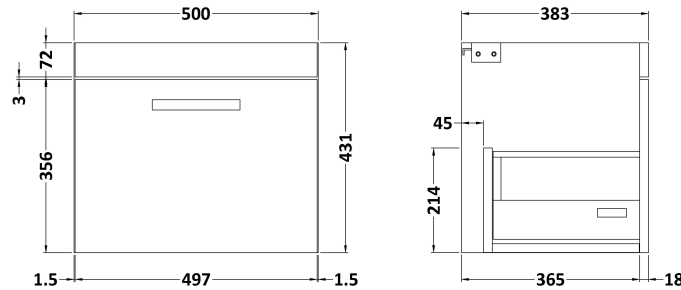

Sales Code: ATH013W

Description: 500 Wh Single Drawer Vanity & Worktop

Packaging Details

Barcode: 5056211801412

Sales Code: MOE182

Description: 500 Wall Hung Single Drawer Basin Unit

Product Dimensions

Height (mm):	430
Width (mm):	500
Depth (mm):	383
Nett Weight (kg):	12

Packaging Dimensions

Height (mm):	405
Width (mm):	520
Depth (mm):	450
Gross Weight (kg):	12.5

Packaging Data

Box Colour:	Brown Cardboard Box - Printed
Box Qty:	0
Label Size:	0 x 0
Label Colour:	White Label
Label Qty:	2

Outer Box Dimensions (If Applicable)

Height (mm):	
Width (mm):	
Depth (mm):	
Gross Weight (kg):	
Barcode:	5055275880586

Product Details

Country of Origin:	China
Fitting Instruction:	No
CE Certification:	N/A
FSC Certified Materials:	Yes
Colour:	Gloss White
Construction Method:	Cam & Wood Dowel
Construction Type:	Rigid
Cabinet Finish:	MFC Painted Gloss
Fascia Finish:	Mdf Painted Gloss
Cabinet Thickness (mm):	16
Fascia Thickness (mm):	18
Drawer Included:	Yes
Drawer Type:	80mm High Metal Softclose
No of Shelves:	0
Hinge Type:	Not Applicable
Hinge Included:	Not Applicable
Adjustable Legs:	No, Not Required
Fixings Included:	Yes
Handle Style:	Contemporary
Waste Shroud:	Yes
Handle Included:	Yes, Supplied
Handle Type:	D-Shape

Sales Code: MWD150

Description: 500 Worktop (505X390x18mm)

Product Dimensions

Height (mm):	18
Width (mm):	505
Depth (mm):	390
Nett Weight (kg):	2

Packaging Dimensions

Height (mm):	25
Width (mm):	525
Depth (mm):	410
Gross Weight (kg):	2.5