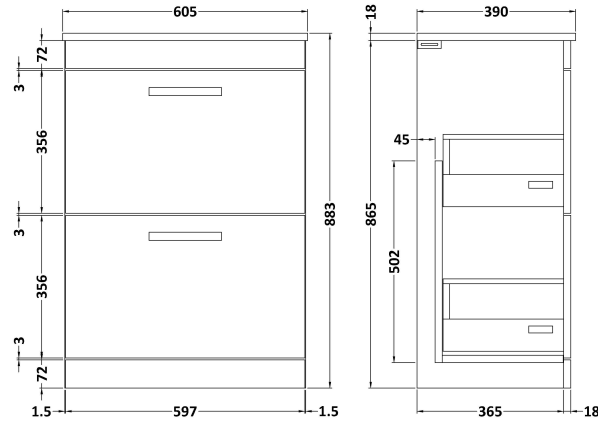

Sales Code: ATH076W

Description: 600 Fs 2-Drawer Vanity & Worktop

Packaging Details

Barcode: 5056211814948

Sales Code: MWD360

Description: 600 Worktop (605X390x18mm)

Product Dimensions

Height (mm):	18
Width (mm):	605
Depth (mm):	390
Nett Weight (kg):	2.5

Packaging Dimensions

Height (mm):	25
Width (mm):	625
Depth (mm):	410
Gross Weight (kg):	2.5

Packaging Data

Box Colour:	Brown Cardboard Box
Box Qty:	1
Label Size:	140 x 20
Label Colour:	White Label
Label Qty:	2

Sales Code: MOC333

Description: 600 Floor Standing 2-Drawer Basin Unit

Product Dimensions

Height (mm):	865
Width (mm):	600
Depth (mm):	383
Nett Weight (kg):	26

Packaging Dimensions

Height (mm):	885
Width (mm):	620
Depth (mm):	405
Gross Weight (kg):	26.5

Packaging Data

Box Colour:	Brown Cardboard Box
Box Qty:	1
Label Size:	100 x 50
Label Colour:	White Label
Label Qty:	2

Outer Box Dimensions (If Applicable)

Height (mm):	
Width (mm):	
Depth (mm):	
Gross Weight (kg):	
Barcode:	5055275869987