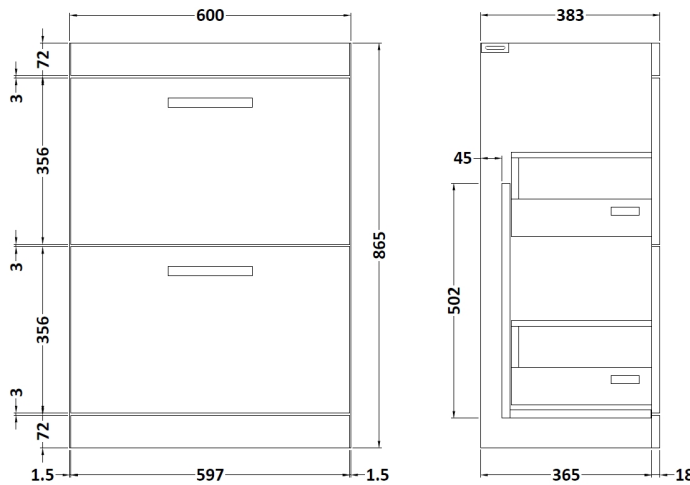

Sales Code: ATH076W

Description: 600 Fs 2-Drawer Vanity & Worktop

Packaging Details

Barcode: 5056211814948

Sales Code: MWD360

Description: 600 Worktop (605X390x18mm)

Product Dimensions

Height (mm):	18
Width (mm):	605
Depth (mm):	390
Nett Weight (kg):	2.5

Packaging Dimensions

Height (mm):	25
Width (mm):	625
Depth (mm):	410
Gross Weight (kg):	2.5

Packaging Data

Box Colour:	Brown Cardboard Box
Box Qty:	1
Label Size:	140 x 20
Label Colour:	White Label
Label Qty:	2

Sales Code: MOC333

Description: 600 Floor Standing 2-Drawer Basin Unit

Product Dimensions

Height (mm):	865
Width (mm):	600
Depth (mm):	383
Nett Weight (kg):	26

Packaging Dimensions

Height (mm):	885
Width (mm):	620
Depth (mm):	405
Gross Weight (kg):	26.5

Packaging Data

Box Colour:	Brown Cardboard Box
Box Qty:	1
Label Size:	100 x 50
Label Colour:	White Label
Label Qty:	2

Outer Box Dimensions (If Applicable)

Height (mm):	
Width (mm):	
Depth (mm):	
Gross Weight (kg):	
Barcode:	5055275869987