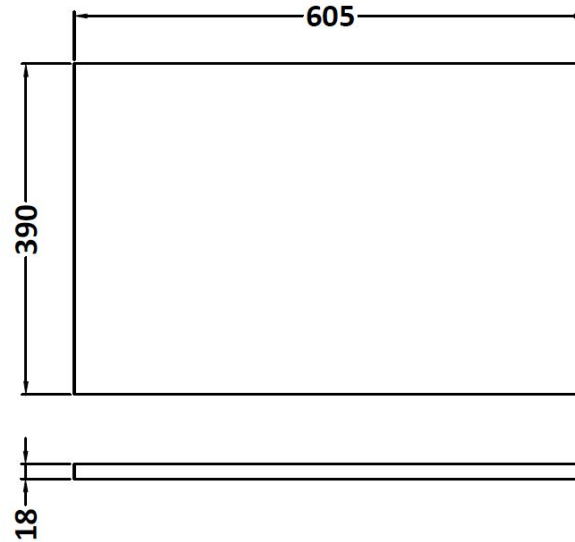

Sales Code: ATH076W

Description: 600 Fs 2-Drawer Vanity & Worktop

Packaging Details

Barcode: 5056211814948

Sales Code: MWD360

Description: 600 Worktop (605X390x18mm)

Product Dimensions

Height (mm):	18
Width (mm):	605
Depth (mm):	390
Nett Weight (kg):	2.5

Packaging Dimensions

Height (mm):	25
Width (mm):	625
Depth (mm):	410
Gross Weight (kg):	2.5

Packaging Data

Box Colour:	Brown Cardboard Box
Box Qty:	1
Label Size:	140 x 20
Label Colour:	White Label
Label Qty:	2

Sales Code: MOC333

Description: 600 Floor Standing 2-Drawer Basin Unit

Product Dimensions

Height (mm):	865
Width (mm):	600
Depth (mm):	383
Nett Weight (kg):	26

Packaging Dimensions

Height (mm):	885
Width (mm):	620
Depth (mm):	405
Gross Weight (kg):	26.5

Packaging Data

Box Colour:	Brown Cardboard Box
Box Qty:	1
Label Size:	100 x 50
Label Colour:	White Label
Label Qty:	2

Outer Box Dimensions (If Applicable)

Height (mm):	
Width (mm):	
Depth (mm):	
Gross Weight (kg):	
Barcode:	5055275869987