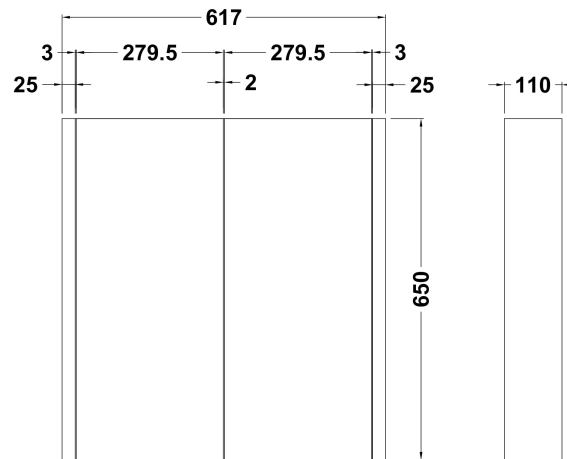

Sales Code: NVM913

Description: 600mm 2 Door Turin Mirror Cabinet

Product Dimensions

Height (mm):	650
Width (mm):	600
Depth (mm):	110
Nett Weight (kg):	14.2

Packaging Dimensions

Height (mm):	685
Width (mm):	625
Depth (mm):	125
Gross Weight (kg):	14.2

Packaging Data

Box Colour:	Brown Cardboard Box - Printed
Box Qty:	1
Label Size:	100 x 50
Label Colour:	Not Applicable
Label Qty:	0

Outer Box Dimensions (If Applicable)

Height (mm):	
Width (mm):	
Depth (mm):	
Gross Weight (kg):	
Barcode:	5056211878605

Product Details

Country of Origin:	China
Fitting Instruction:	No
CE Certification:	No
FSC Certified Materials:	Yes
Colour:	Gloss Grey
Construction Method:	Cam & Wood Dowel
Construction Type:	Rigid
Cabinet Finish:	MFC Painted Gloss
Fascia Finish:	MFC Painted Gloss
Cabinet Thickness (mm):	16
Fascia Thickness (mm):	18
Drawer Included:	No
Drawer Type:	Not Applicable
No of Shelves:	2
Hinge Type:	95 Degree Clip-On Soft Close
Hinge Included:	Yes
Adjustable Legs:	Not Applicable
Fixings Included:	Yes
Handle Style:	Contemporary
Waste Shroud:	Not Applicable
Handle Included:	Yes
Handle Type:	Bar