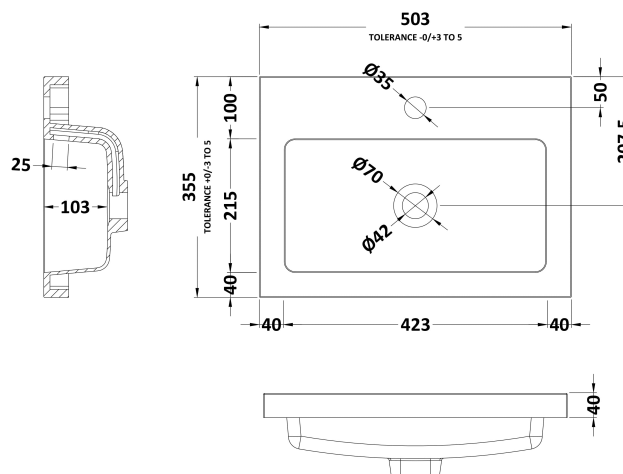

Packaging Dimensions

Height (mm):	835
Width (mm):	520
Depth (mm):	355
Gross Weight (kg):	17.5

Packaging Data

Box Colour:	Brown Cardboard Box
Box Qty:	1
Label Size:	100 x 50
Label Colour:	White Label
Label Qty:	2

Outer Box Dimensions (If Applicable)

Height (mm):	
Width (mm):	
Depth (mm):	
Gross Weight (kg):	
Barcode:	5056462611662

Product Details

Country of Origin:	United Kingdom
Fitting Instruction:	No
CE Certification:	N/A
FSC Certified Materials:	Yes
Colour:	Brown Grey Avola
Construction Method:	Cam & Wood Dowel
Construction Type:	Rigid
Cabinet Finish:	MFC Textured Woodgrain
Fascia Finish:	MFC Textured Woodgrain
Cabinet Thickness (mm):	18
Fascia Thickness (mm):	18
Drawer Included:	No
Drawer Type:	Not Applicable
No of Shelves:	1
Hinge Type:	95 Degree Clip-On Soft Close
Hinge Included:	Yes
Adjustable Legs:	No
Fixings Included:	Yes
Handle Style:	Contemporary
Waste Shroud:	No
Handle Included:	Yes
Handle Type:	D-Shape

Sales Code: PMB312

Description: 500 Rear Tap Basin 1Th

Product Dimensions

Height (mm):	355
Width (mm):	503
Depth (mm):	135
Nett Weight (kg):	8.1

Packaging Dimensions

Height (mm):	420
Width (mm):	210
Depth (mm):	550
Gross Weight (kg):	8.1

Packaging Data

Box Colour:	Brown Cardboard Box - Printed
Box Qty:	1
Label Size:	100 x 50
Label Colour:	White Label
Label Qty:	2

Outer Box Dimensions (If Applicable)

Height (mm):	
Width (mm):	
Depth (mm):	
Gross Weight (kg):	
Barcode:	5055369071975