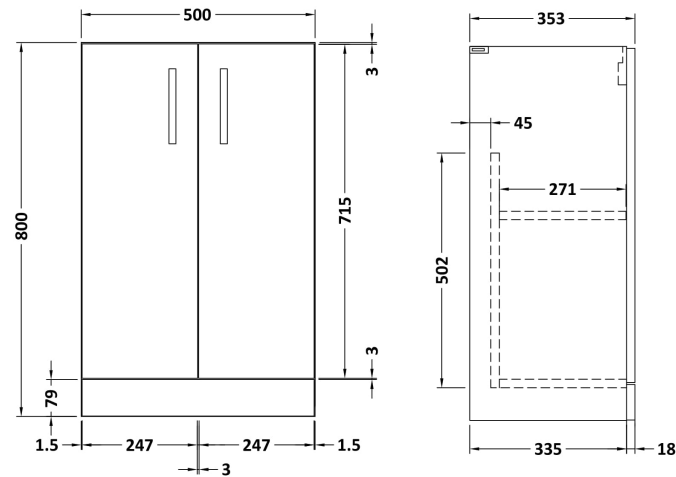

Sales Code: PAL004

Description: 500 Fs 2-Door Vanity & Polymarble Basin

Packaging Details

Barcode: 5056211815853

Sales Code: NVF501C

Description: 500 Fs 2-Door Unit (335 Deep)

Product Dimensions

Height (mm):	800
Width (mm):	500
Depth (mm):	353
Nett Weight (kg):	17

Packaging Dimensions

Height (mm):	835
Width (mm):	520
Depth (mm):	355
Gross Weight (kg):	17.5

Packaging Data

Box Colour:	Brown Cardboard Box
Box Qty:	1
Label Size:	100 x 50
Label Colour:	White Label
Label Qty:	2

Outer Box Dimensions (If Applicable)

Height (mm):	
Width (mm):	
Depth (mm):	
Gross Weight (kg):	
Barcode:	5056462611662

Product Details

Country of Origin:	United Kingdom
Fitting Instruction:	No
CE Certification:	N/A
FSC Certified Materials:	Yes
Colour:	Brown Grey Avola
Construction Method:	Cam & Wood Dowel
Construction Type:	Rigid
Cabinet Finish:	MFC Textured Woodgrain
Fascia Finish:	MFC Textured Woodgrain
Cabinet Thickness (mm):	18
Fascia Thickness (mm):	18
Drawer Included:	No
Drawer Type:	Not Applicable
No of Shelves:	1
Hinge Type:	95 Degree Clip-On Soft Close
Hinge Included:	Yes
Adjustable Legs:	No
Fixings Included:	Yes
Handle Style:	Contemporary
Waste Shroud:	No
Handle Included:	Yes
Handle Type:	D-Shape

Sales Code: PMB312

Description: 500 Rear Tap Basin 1Th

Product Dimensions

Height (mm):	355
Width (mm):	503
Depth (mm):	135
Nett Weight (kg):	8.1

Packaging Dimensions

Height (mm):	420
Width (mm):	210
Depth (mm):	550
Gross Weight (kg):	8.1