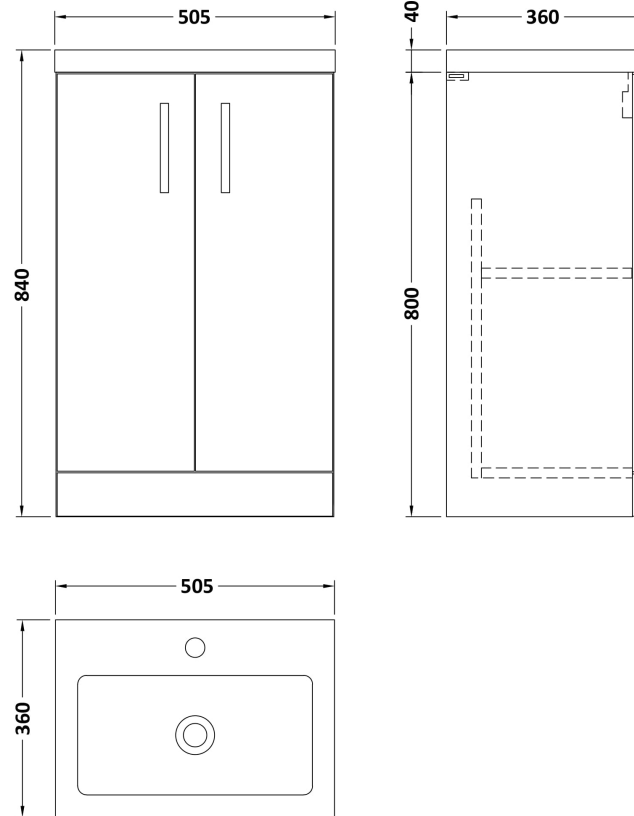

Sales Code: PAL004

Description: 500 Fs 2-Door Vanity & Polymarble Basin

Packaging Details

Barcode: 5056211815853

Sales Code: NVF501C

Description: 500 Fs 2-Door Unit (335 Deep)

Product Dimensions

Height (mm):	800
Width (mm):	500
Depth (mm):	353
Nett Weight (kg):	17

Packaging Dimensions

Height (mm):	835
Width (mm):	520
Depth (mm):	355
Gross Weight (kg):	17.5

Packaging Data

Box Colour:	Brown Cardboard Box
Box Qty:	1
Label Size:	100 x 50
Label Colour:	White Label
Label Qty:	2

Outer Box Dimensions (If Applicable)

Height (mm):	
Width (mm):	
Depth (mm):	
Gross Weight (kg):	
Barcode:	5056462611662

Product Details

Country of Origin:	United Kingdom
Fitting Instruction:	No
CE Certification:	N/A
FSC Certified Materials:	Yes
Colour:	Brown Grey Avola
Construction Method:	Cam & Wood Dowel
Construction Type:	Rigid
Cabinet Finish:	MFC Textured Woodgrain
Fascia Finish:	MFC Textured Woodgrain
Cabinet Thickness (mm):	18
Fascia Thickness (mm):	18
Drawer Included:	No
Drawer Type:	Not Applicable
No of Shelves:	1
Hinge Type:	95 Degree Clip-On Soft Close
Hinge Included:	Yes
Adjustable Legs:	No
Fixings Included:	Yes
Handle Style:	Contemporary
Waste Shroud:	No
Handle Included:	Yes
Handle Type:	D-Shape

Sales Code: PMB312

Description: 500 Rear Tap Basin 1Th

Product Dimensions

Height (mm):	355
Width (mm):	503
Depth (mm):	135
Nett Weight (kg):	8.1

Packaging Dimensions

Height (mm):	420
Width (mm):	210
Depth (mm):	550
Gross Weight (kg):	8.1