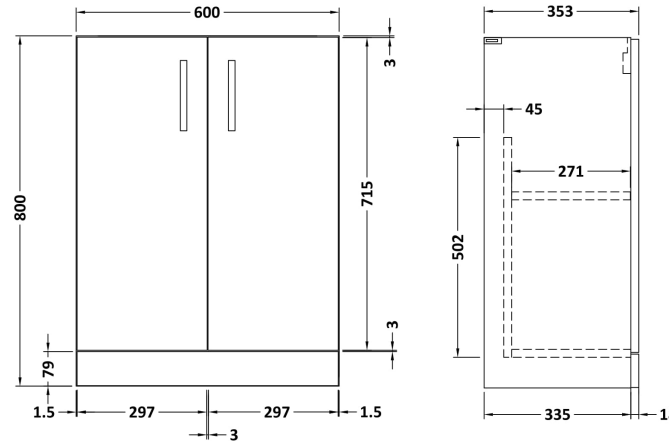

### Product Dimensions

Height (mm):	800
Width (mm):	600
Depth (mm):	353
Nett Weight (kg):	19

### Packaging Dimensions

Height (mm):	835
Width (mm):	620
Depth (mm):	355
Gross Weight (kg):	19.5

### Product Dimensions

Height (mm):	355
Width (mm):	603
Depth (mm):	135
Nett Weight (kg):	9.66

### Packaging Dimensions

Height (mm):	410
Width (mm):	200
Depth (mm):	650
Gross Weight (kg):	9.66