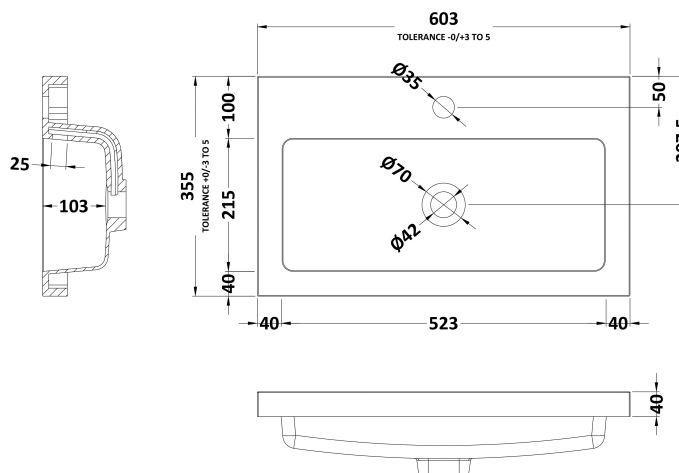

### Product Dimensions

Height (mm):	800
Width (mm):	600
Depth (mm):	353
Nett Weight (kg):	19

### Packaging Dimensions

Height (mm):	835
Width (mm):	620
Depth (mm):	355
Gross Weight (kg):	19.5

### Outer Box Dimensions (If Applicable)

Height (mm):	
Width (mm):	
Depth (mm):	
Gross Weight (kg):	
Barcode:	5056462611693

### Product Dimensions

Height (mm):	355
Width (mm):	603
Depth (mm):	135
Nett Weight (kg):	9.66