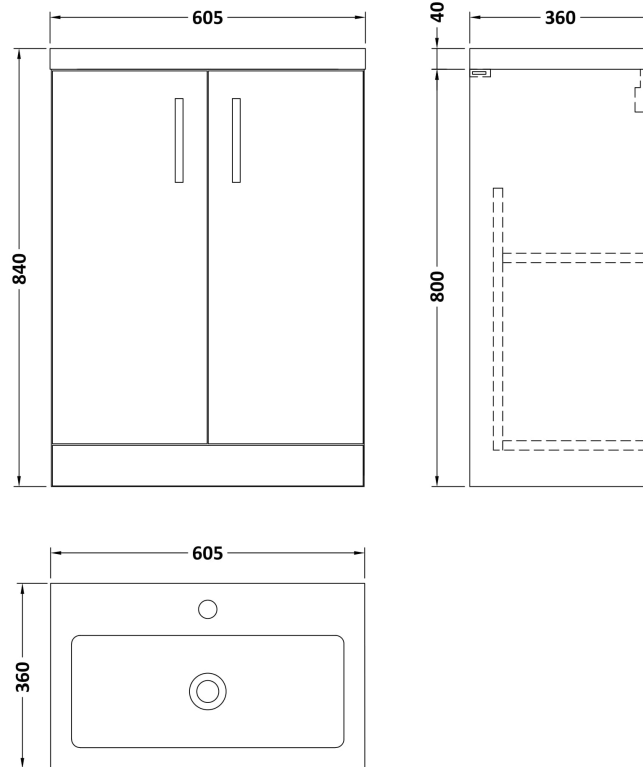

Sales Code: PAL025

Description: 600 Fs 2-Door Vanity & Polymarble Basin

Packaging Details

Barcode: 5056211815846