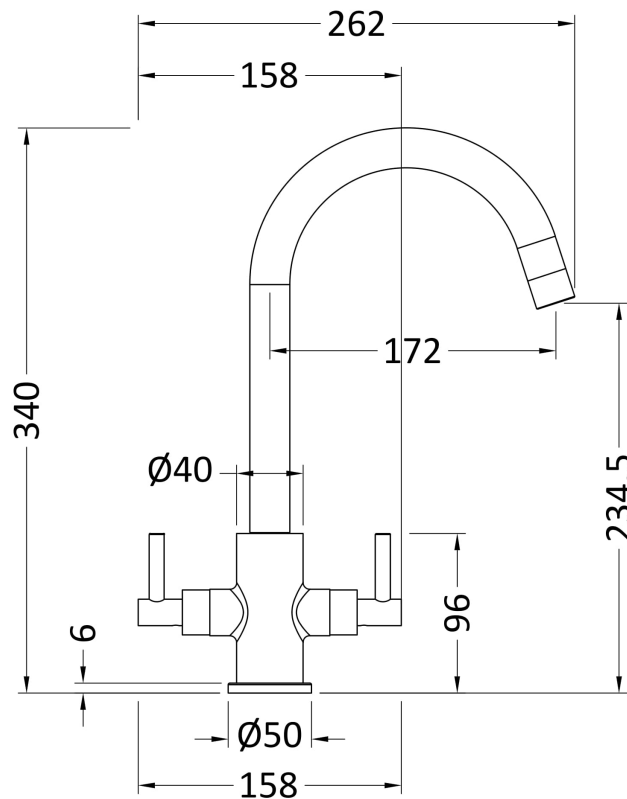

Sales Code: KB323

Description: Mono Mixer Kitchen Tap

Product Dimensions

Height (mm):	367
Width (mm):	148
Depth (mm):	
Length (mm):	
Nett Weight (kg):	0.77

Packaging Dimensions

Height (mm):	210
Width (mm):	138
Depth (mm):	337
Gross Weight (kg):	0.95

Packaging Data

Box Colour:	White Cardboard Box
Box Qty:	1
Label Size:	100 x 50
Label Colour:	White Label
Label Qty:	2

Outer Box Dimensions (If Applicable)

Height (mm):	56
Width (mm):	365
Depth (mm):	220
Length (mm):	

Gross Weight (kg):	
Barcode:	5055275883792

Product Details

Country of Origin:	China
Fitting Instruction:	No
Product Material:	Brass
Control Type:	Manual
Waste Included:	Waste Not Included
Waste Type:	Not Applicable
WRAS Approval:	No
Approval No:	N/A
Valve/Cartridge Type:	Single Lever Cartridge
Colour/Finish:	Chrome
Mount Type:	Deck
Operating Pressure (bar):	1

Flow Rates: (Litres Per Min)	0.1 bar: 4.8	0.5 bar: 13.4	1 bar: 19.6	2 bar: 28.3	3 bar: 35
Pipe Size:	15 mm (1/2" Bsp)				
Pipe Centres:	N/A				