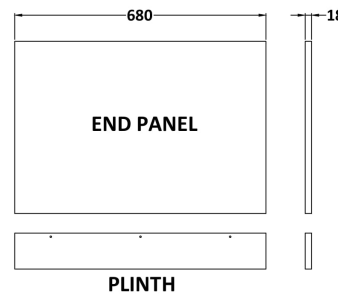

Sales Code: OFG470

Description: 700 Bath End Panel

Product Dimensions

Height (mm):	560
Width (mm):	680
Depth (mm):	36
Nett Weight (kg):	4.5

Packaging Dimensions

Height (mm):	710
Width (mm):	590
Depth (mm):	30
Gross Weight (kg):	4.9

Packaging Data

Box Colour:	Brown Cardboard Box
Box Qty:	1
Label Size:	140 x 20
Label Colour:	White Label
Label Qty:	2

Outer Box Dimensions (If Applicable)

Height (mm):	
Width (mm):	
Depth (mm):	
Gross Weight (kg):	
Barcode:	5056211848097