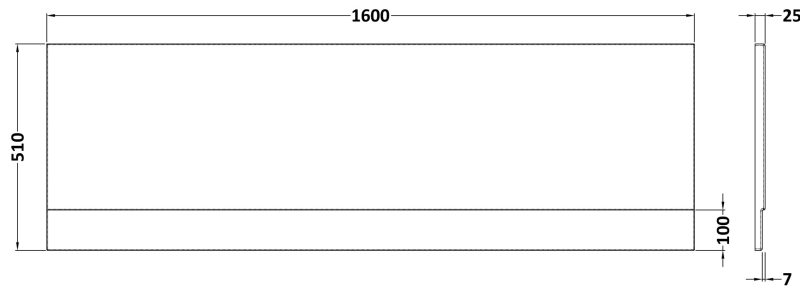

**Sales Code:** PAN139

**Description:** Straight Bath Front Panel 1600X510x25mm

### Product Dimensions

Length (mm):	1600
Width (mm):	510
Depth (mm):	35
Nett Weight (kg):	1.98

### Packaging Dimensions

Length (mm):	1600
Width (mm):	510
Depth (mm):	35
Gross Weight (kg):	1.98

### Outer Box Dimensions (If Applicable)

Length (mm):	
Width (mm):	
Height (mm):	
Gross Weight (kg):	
Barcode:	5055369060825