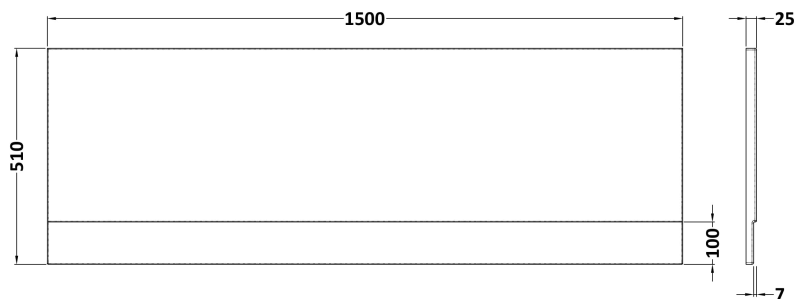

Sales Code: PAN138

Description: Straight Bath Front Panel 1500X510x25mm

Product Dimensions

Length (mm):	1500
Width (mm):	510
Depth (mm):	35
Nett Weight (kg):	1.92

Packaging Dimensions

Length (mm):	1500
Width (mm):	510
Depth (mm):	35
Gross Weight (kg):	1.92

Packaging Data

Box Colour:	Polybagged With End Caps
Box Qty:	1
Label Size:	100 x 50
Label Colour:	White Label
Label Qty:	1

Outer Box Dimensions (If Applicable)

Length (mm):	
Width (mm):	
Height (mm):	
Gross Weight (kg):	
Barcode:	5055369060818

Product Details

Country of Origin:	United Kingdom
Fitting Instruction:	No
Certification:	FSC: N/A CE: N/A
Material Colour Reference:	European White
Product Material:	Acrylic
Material Thickness:	2mm
Volume (Ltr):	N/A
Displaced Capacity:	N/A
Leg Set Included:	Not Applicable
Waste Included:	Not Applicable
Drilled/Undrilled:	Not Applicable
Includes Grips:	Not Applicable
Embossed:	No
No of Tapholes:	Not Applicable
Anti-Slip:	Not Applicable