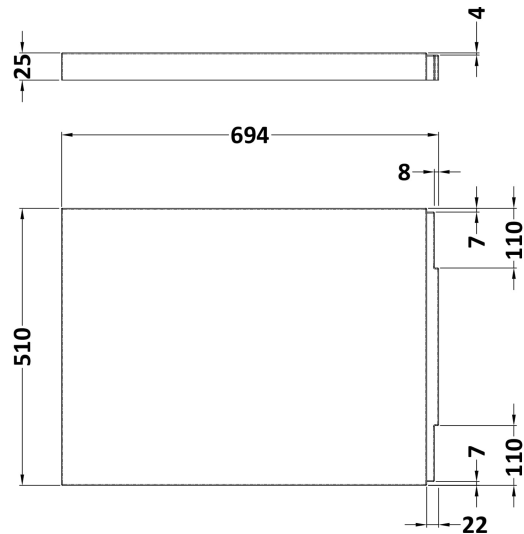

**Sales Code:** PAN142

**Description:** Straight Bath End Panel 700 X510x35mm

**Product Dimensions**

Length (mm):	700
Width (mm):	510
Depth (mm):	35
Nett Weight (kg):	0.06

**Packaging Dimensions**

Length (mm):	700
Width (mm):	510
Depth (mm):	50
Gross Weight (kg):	0.06

**Packaging Data**

Box Colour:	Polybagged With End Caps
Box Qty:	1
Label Size:	100 x 50
Label Colour:	White Label
Label Qty:	1

**Outer Box Dimensions (If Applicable)**

Length (mm):	
Width (mm):	
Height (mm):	
Gross Weight (kg):	
Barcode:	5055369060856

**Product Details**

Country of Origin:	United Kingdom	
Fitting Instruction:	No	
Certification:	FSC: N/A	CE: N/A
Material Colour Reference:	European White	
Product Material:	Acrylic	
Material Thickness:	2mm	
Volume (Ltr):	N/A	
Displaced Capacity:	N/A	
Leg Set Included:	Not Applicable	
Waste Included:	Not Applicable	
Drilled/Undrilled:	Not Applicable	
Includes Grips:	Not Applicable	
Embossed:	No	
No of Tapholes:	Not Applicable	
Anti-Slip:	Not Applicable	