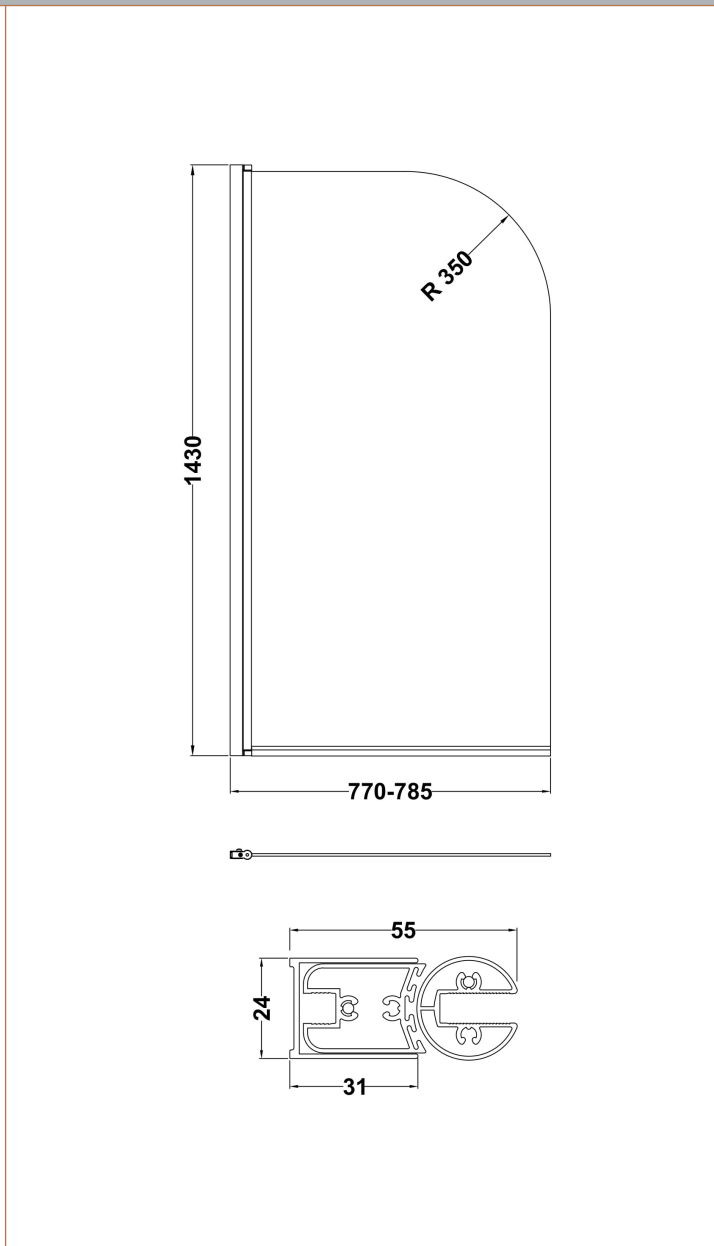

Sales Code: NSS1

Description: Round Bath Screen (6)

Product Dimensions

Height (mm):	1435
Width (mm):	785
Depth (mm):	38
Nett Weight (kg):	17

Packaging Dimensions

Height (mm):	50
Width (mm):	800
Length (mm):	1440
Gross Weight (kg):	17.4

Packaging Data

Box Colour:	Brown Cardboard Box - Printed
Box Qty:	1
Label Size:	x
Label Colour:	Not Applicable
Label Qty:	0

Outer Box Dimensions (If Applicable)

Height (mm):	
Width (mm):	
Depth (mm):	
Length (mm):	
Gross Weight (kg):	
Barcode:	5055146192664

Product Details

Country of Origin:	China
Fitting Instruction:	No
CE Approval:	Yes
Profile Material:	Aluminium
Profile Finish:	Polished Chrome
Adjustments (mm):	770mm - 785mm
Entry Width (mm):	N/A
Swing In Dim (mm):	700mm
Swing Out Dim (mm):	700mm
Radius (mm):	Not Applicable
Glass Thickness (mm):	6
Easy Fit:	No
Easy Clean:	No
Handle Style:	Not Applicable
Handle Material:	Not Applicable
Enclosure Design:	Frameless
Wheel Type:	Not Applicable
Support Bar Included:	Support Bar Not Included
Extras:	None