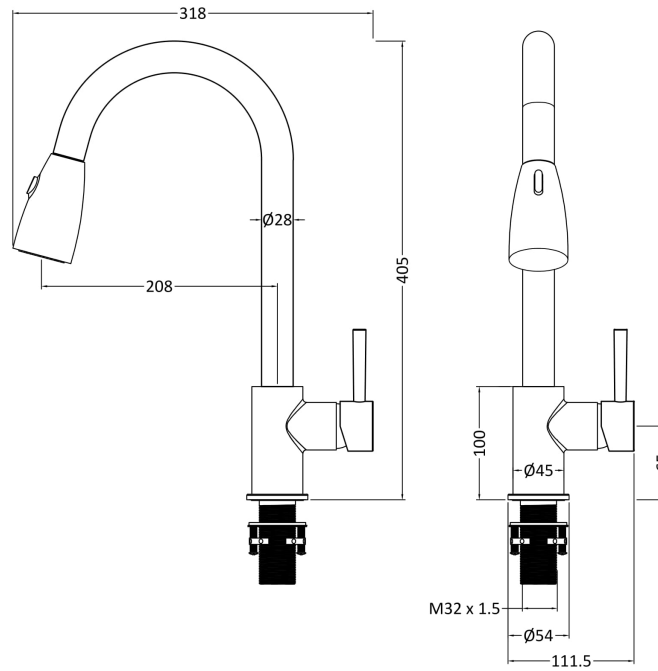

Sales Code: KC318

Description: Side Action Kitchen Tap With Rinser

Product Dimensions

Height (mm):	405
Width (mm):	111
Depth (mm):	318
Length (mm):	
Nett Weight (kg):	1.5

Packaging Dimensions

Height (mm):	278
Width (mm):	111
Depth (mm):	414
Gross Weight (kg):	1.65

Packaging Data

Box Colour:	White Cardboard Box
Box Qty:	1
Label Size:	100 x 50
Label Colour:	White Label
Label Qty:	2

Outer Box Dimensions (If Applicable)

Height (mm):	300
Width (mm):	510
Depth (mm):	320
Length (mm):	
Gross Weight (kg):	10
Barcode:	5055369048557

Product Details

Country of Origin:	China
Fitting Instruction:	No
Product Material:	Brass/ABS
Control Type:	Manual
Waste Included:	Waste Not Included
Waste Type:	Not Applicable
WRAS Approval: No	Approval No: N/A
Valve/Cartridge Type:	Single Lever Cartridge
Colour/Finish:	Chrome
Mount Type:	Deck
Operating Pressure (bar):	1
Flow Rates: (Litres Per Min)	0.1 bar: N/A 0.5 bar: N/A 1 bar: 5.5 2 bar: 7.5 3 bar: 9
Pipe Size:	15 mm (1/2" Bsp)
Pipe Centres:	N/A