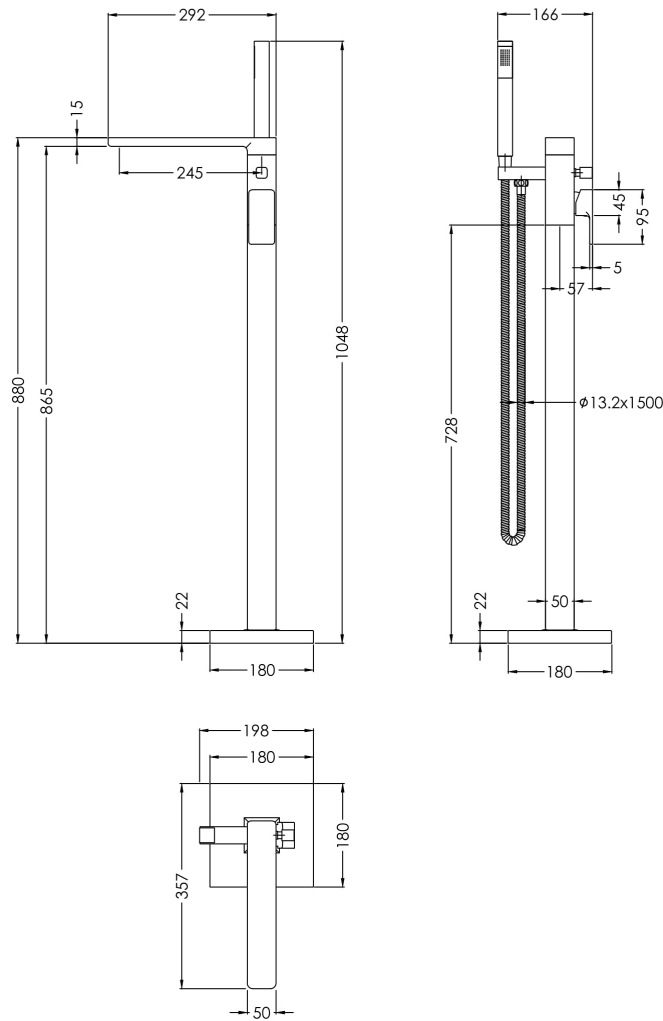

### Product Dimensions

Height (mm):	880
Width (mm):	180
Depth (mm):	357
Length (mm):	
Nett Weight (kg):	6.17

### Packaging Dimensions

Height (mm):	230
Width (mm):	420
Depth (mm):	970
Gross Weight (kg):	6.17

### Outer Box Dimensions (If Applicable)

Height (mm):	250
Width (mm):	400
Depth (mm):	980
Length (mm):	
Gross Weight (kg):	
Barcode:	5056211898344

Flow Rates: (Litres Per Min)	0.1 bar: N/A 0.5 bar: N/A 1 bar: 11.2 2 bar: 16.3 3 bar: 20.1
Pipe Size:	1/2"
Pipe Centres:	N/A