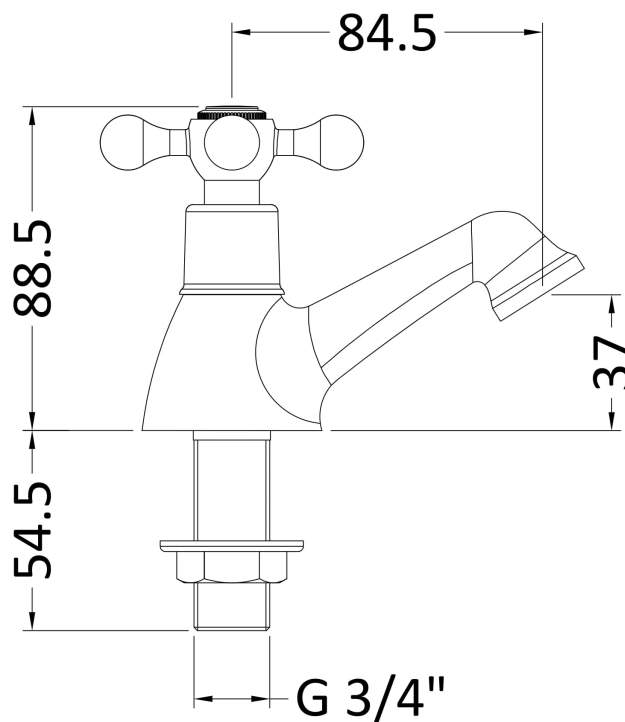

Sales Code: X382

Description: Viscount Bath Tap

**Product Dimensions**

Height (mm):	89
Width (mm):	40
Depth (mm):	120
Length (mm):	
Nett Weight (kg):	1.1

**Packaging Dimensions**

Height (mm):	132
Width (mm):	49
Depth (mm):	88
Gross Weight (kg):	1.3

**Packaging Data**

Box Colour:	White Cardboard Box
Box Qty:	1
Label Size:	100 x 50
Label Colour:	White Label
Label Qty:	2

**Outer Box Dimensions (If Applicable)**

Height (mm):	305
Width (mm):	335
Depth (mm):	335
Length (mm):	
Gross Weight (kg):	21
Barcode:	5055369008834

**Product Details**

Country of Origin:	China
Fitting Instruction:	No
Product Material:	Brass
Control Type:	Manual
Waste Included:	Waste Not Included
Waste Type:	Not Applicable
WRAS Approval: No	Approval No: N/A
Valve/Cartridge Type:	1/4 Turn Ceramic Disc
Colour/Finish:	Chrome
Mount Type:	Deck
Operating Pressure (bar):	0.1

Flow Rates: (Litres Per Min)	0.1 bar: 9	0.5 bar: 22	1 bar: 34	2 bar: 43	3 bar: 0
Pipe Size:	22 mm (3/4" Bsp)				
Pipe Centres:	N/A				