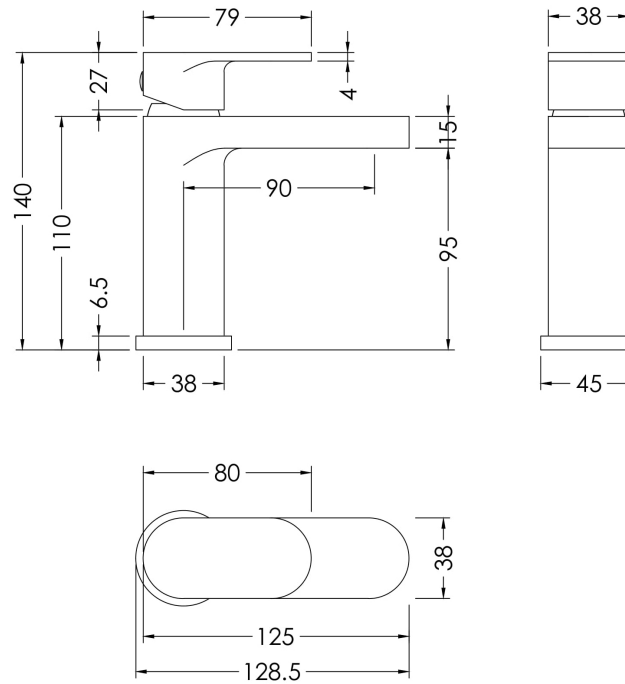

### Product Dimensions

Height (mm):	140
Width (mm):	45
Depth (mm):	125
Length (mm):	
Nett Weight (kg):	1.37

### Packaging Dimensions

Height (mm):	95
Width (mm):	225
Depth (mm):	275
Gross Weight (kg):	1.37

### Outer Box Dimensions (If Applicable)

Height (mm):	500
Width (mm):	480
Depth (mm):	295
Length (mm):	
Gross Weight (kg):	
Barcode:	5056211898771

Flow Rates: (Litres Per Min)	0.1 bar: 2.5	0.5 bar: 6.9	1 bar: 10	2 bar: 14.4	3 bar: 17.7
Pipe Size:	1/2"				
Pipe Centres:	N/A				