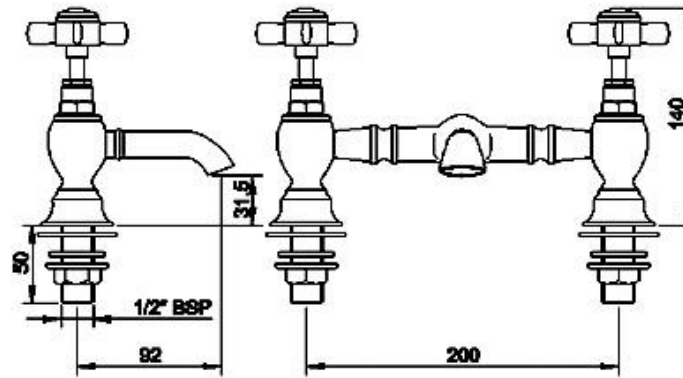

### Product Dimensions

Height (mm):	140
Width (mm):	240
Depth (mm):	140
Length (mm):	
Nett Weight (kg):	1.18

### Packaging Dimensions

Height (mm):	155
Width (mm):	160
Depth (mm):	255
Gross Weight (kg):	1.48

### Outer Box Dimensions (If Applicable)

Height (mm):	325
Width (mm):	270
Depth (mm):	500
Length (mm):	
Gross Weight (kg):	9
Barcode:	5055146104490

### Product Details

Country of Origin:	China
Fitting Instruction:	No
Product Material:	Brass
Control Type:	Manual
Waste Included:	Waste Not Included
Waste Type:	Not Applicable
WRAS Approval: No	Approval No: N/A
Valve/Cartridge Type:	Screw Down
Colour/Finish:	Chrome
Mount Type:	Deck
Operating Pressure (bar):	0.1
Flow Rates: (Litres Per Min)	0.1 bar: 12    0.5 bar: 30    1 bar: 44    2 bar: 48    3 bar: 0
Pipe Size:	1/2"
Pipe Centres:	200 mm