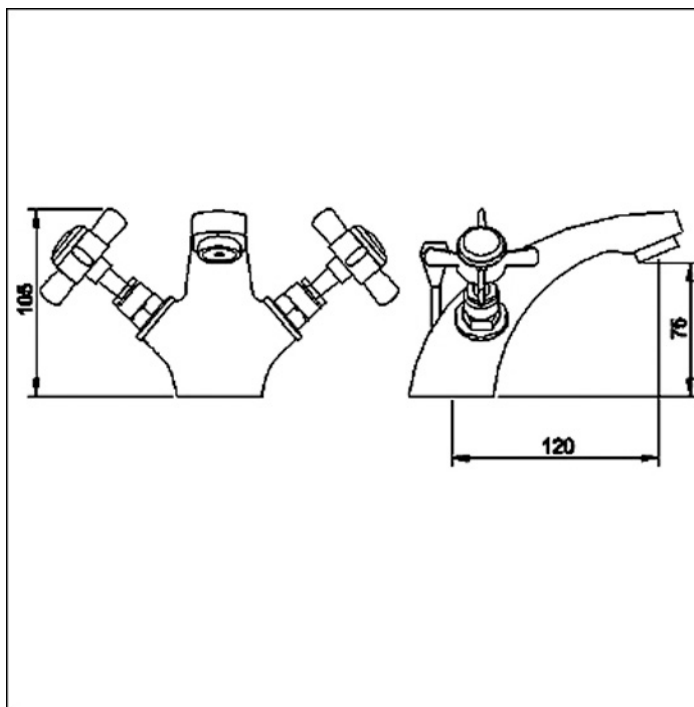

### Product Dimensions

Height (mm):	105
Width (mm):	50
Depth (mm):	155
Length (mm):	
Nett Weight (kg):	1.45

### Packaging Dimensions

Height (mm):	85
Width (mm):	170
Depth (mm):	200
Gross Weight (kg):	1.64

### Outer Box Dimensions (If Applicable)

Height (mm):	
Width (mm):	
Depth (mm):	
Length (mm):	
Gross Weight (kg):	12
Barcode:	5055146102403

### Product Details

Country of Origin:	China
Fitting Instruction:	No
Product Material:	Brass
Control Type:	Manual
Waste Included:	Waste Included
Waste Type:	Pop-Up
WRAS Approval:	No
Approval No:	N/A
Valve/Cartridge Type:	Screw Down
Colour/Finish:	Chrome
Mount Type:	Deck
Operating Pressure (bar):	0.1
Flow Rates: (Litres Per Min)	0.1 bar: 4.2 0.5 bar: 11.7 1 bar: 16.8 2 bar: 24.2 3 bar: 30
Pipe Size:	15 mm (1/2" Bsp)
Pipe Centres:	N/A