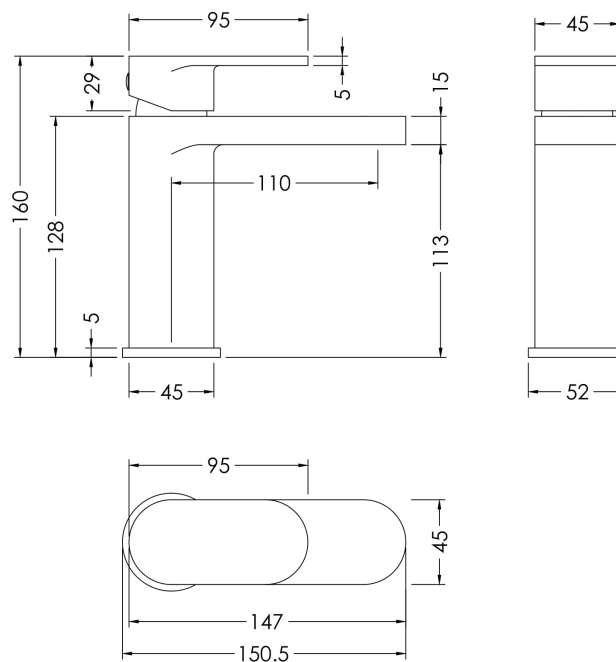

Sales Code: BIN305

Description: Binsey Mono Basin Mixer (P/B Waste)

Product Dimensions

Height (mm):	160
Width (mm):	52
Depth (mm):	147
Length (mm):	
Nett Weight (kg):	1.86

Packaging Dimensions

Height (mm):	95
Width (mm):	225
Depth (mm):	275
Gross Weight (kg):	1.86

Packaging Data

Box Colour:	White Cardboard Box
Box Qty:	1
Label Size:	100 x 50
Label Colour:	White Label
Label Qty:	1

Outer Box Dimensions (If Applicable)

Height (mm):	500
Width (mm):	500
Depth (mm):	300
Length (mm):	

Gross Weight (kg):

Barcode: 5056211898764

Product Details

Country of Origin:	China
Fitting Instruction:	No
Product Material:	Brass
Control Type:	Manual
Waste Included:	Waste Included
Waste Type:	Push Button
WRAS Approval:	No
Approval No:	N/A
Valve/Cartridge Type:	Single Lever Cartridge
Colour/Finish:	Chrome
Mount Type:	Deck
Operating Pressure (bar):	0.2

Flow Rates: (Litres Per Min) 0.1 bar: 2.9 0.5 bar: 7.7 1 bar: 11.2 2 bar: 16.1 3 bar: 20

Pipe Size: 1/2"

Pipe Centres: N/A