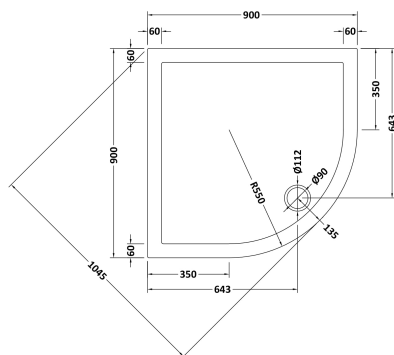

Sales Code: NTP106

Description: Quad Tray 900 X 900

Product Dimensions

Length (mm):	900
Width (mm):	900
Height (mm):	40
Nett Weight (kg):	19.9

Packaging Dimensions

Length (mm):	940
Width (mm):	940
Height (mm):	80
Gross Weight (kg):	19.9

Packaging Data

Box Colour:	Shrinkwrap & Polystyrene
Box Qty:	1
Label Size:	100 x 50
Label Colour:	White Label
Label Qty:	2

Outer Box Dimensions (If Applicable)

Length (mm):	
Width (mm):	
Height (mm):	
Gross Weight (kg):	
Barcode:	5055369006205

Product Details

Country of Origin:	United Kingdom
Fitting Instruction:	No
CE Certification:	Yes
Colour/Finish:	White
Product Material:	Acrylic Capped ABS Caco3 & Pu
Material Colour Reference:	European White
Radius:	550
Waste Required (mm):	90
Compatible with Leg Kit:	Yes