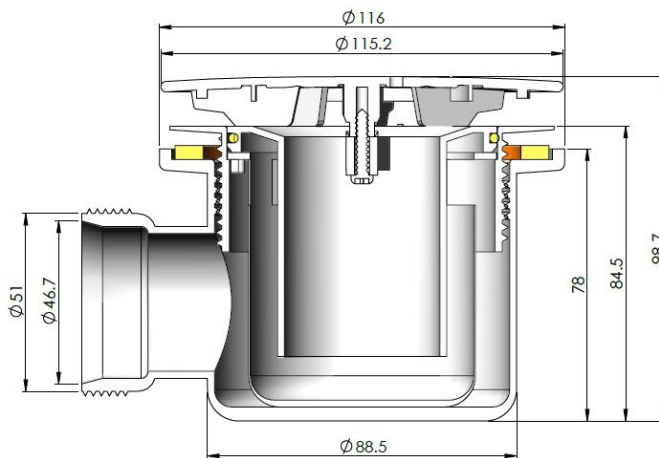

Sales Code: STW001

Description: Mega Flow Shower Waste & Knuckle

Product Dimensions

Length (mm):	
Width (mm):	115
Height (mm):	78
Depth (mm):	780
Nett Weight (kg):	0.41

Packaging Dimensions

Height (mm):	170
Width (mm):	135
Depth (mm):	100
Gross Weight (kg):	0.41

Packaging Data

Box Colour:	White Cardboard Box
Box Qty:	1
Label Size:	100 x 50
Label Colour:	White Label
Label Qty:	2

Outer Box Dimensions (If Applicable)

Height (mm):	560
Width (mm):	360
Length (mm):	
Depth (mm):	
Gross Weight (kg):	14
Barcode:	5055369011629

Product Details

Country of Origin:	China
Fitting Instruction:	No
CE Certification:	N/A
Product Material:	Pp
Heating Element Wattage:	Not Applicable
Colour/Finish:	Chrome
Product Diameter:	115mm
Connection Size:	1 1/2"