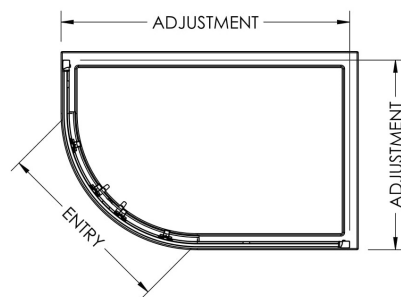

Sales Code: ERQ129H5

Description: Ella Offset Quad 1200X900 New Handle

Packaging Details

Barcode: 5056462624556

Code	Description	Adjustment (mm)		Entry Width (mm)
ERQ769-E5/E6	760 x 900 Offset Quadrant	725-745	865-885	420
ERQ108-E5/E6	1000 x 800 Offset Quadrant	965-985	765-785	460
ERQ128-E5/E6	1200 x 800 Offset Quadrant	1165 - 1185	765 - 785	460
ERQ129-E5/E6	1200 x 900 Offset Quadrant	1165 - 1185	865 - 885	530

Sales Code: ERQ129

Description: Ella 1200X900 Off/Set Enclosure 1850

Ella Offset Quadrant Enclosure

Product Dimensions

Height (mm):	1850
Width (mm):	1185
Depth (mm):	885
Nett Weight (kg):	42

Packaging Dimensions

Outer Box Dimensions (If Applicable)

Height (mm):	
Width (mm):	
Depth (mm):	
Length (mm):	
Gross Weight (kg):	
Barcode:	5055369078622

Product Details

Country of Origin:	China
Fitting Instruction:	No
CE Approval:	Yes
Profile Material:	Aluminium
Profile Finish:	Satin Chrome
Adjustments (mm):	1165mm - 1185mm / 865mm - 885M
Entry Width (mm):	530mm
Swing In Dim (mm):	N/A
Swing Out Dim (mm):	N/A
Radius (mm):	538 mm
Glass Thickness (mm):	5
Easy Fit:	Yes
Easy Clean:	No
Handle Style:	D Shape Handle
Handle Material:	Plastic
Enclosure Design:	Framed
Wheel Type:	Plastic, Dual, Quick Release
Support Bar Included:	Support Bar Not Included
Extras:	None

Sales Code: HAN1005AA

Description: Sq Handle Sub Assembly 142mm Ctr Chrome

Product Dimensions

Length (mm):	
Width (mm):	18
Height (mm):	156
Depth (mm):	70
Nett Weight (kg):	0.1

Packaging Dimensions

Height (mm):	55
Width (mm):	55
Depth (mm):	55
Gross Weight (kg):	0.1