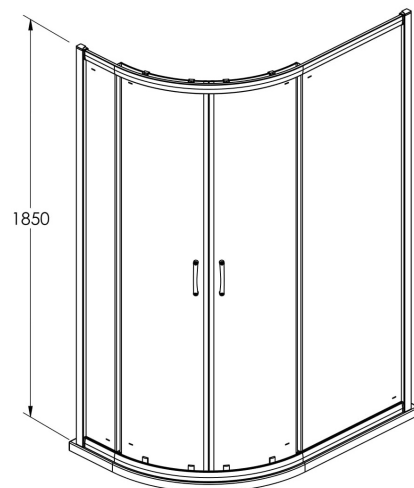

Sales Code: ERQ129H5

Description: Ella Offset Quad 1200X900 New Handle

Packaging Details

Barcode: 5056462624556

Code	Description	Adjustment (mm)		Entry Width (mm)
ERQ769-E5/E6	760 x 900 Offset Quadrant	725-745	865-885	420
ERQ108-E5/E6	1000 x 800 Offset Quadrant	965-985	765-785	460
ERQ128-E5/E6	1200 x 800 Offset Quadrant	1165 - 1185	765 - 785	460
ERQ129-E5/E6	1200 x 900 Offset Quadrant	1165 - 1185	865 - 885	530

Sales Code: ERQ129

Description: Ella 1200X900 Off/Set Enclosure 1850

Ella Offset Quadrant Enclosure

Product Dimensions

Height (mm):	1850
Width (mm):	1185
Depth (mm):	885
Nett Weight (kg):	42

Packaging Dimensions

Outer Box Dimensions (If Applicable)

Height (mm):	
Width (mm):	
Depth (mm):	
Length (mm):	
Gross Weight (kg):	
Barcode:	5055369078622

Product Details

Country of Origin:	China
Fitting Instruction:	No
CE Approval:	Yes
Profile Material:	Aluminium
Profile Finish:	Satin Chrome
Adjustments (mm):	1165mm - 1185mm / 865mm - 885M
Entry Width (mm):	530mm
Swing In Dim (mm):	N/A
Swing Out Dim (mm):	N/A
Radius (mm):	538 mm
Glass Thickness (mm):	5
Easy Fit:	Yes
Easy Clean:	No
Handle Style:	D Shape Handle
Handle Material:	Plastic
Enclosure Design:	Framed
Wheel Type:	Plastic, Dual, Quick Release
Support Bar Included:	Support Bar Not Included
Extras:	None

Sales Code: HAN1005AA

Description: Sq Handle Sub Assembly 142mm Ctr Chrome

Product Dimensions

Length (mm):	
Width (mm):	18
Height (mm):	156
Depth (mm):	70
Nett Weight (kg):	0.1

Packaging Dimensions

Height (mm):	55
Width (mm):	55
Depth (mm):	55
Gross Weight (kg):	0.1