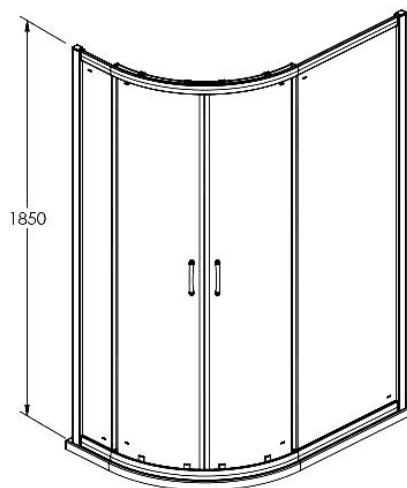

Sales Code: ERQ129H5

Description: Ella Offset Quad 1200X900 New Handle

Packaging Details

Barcode: 5056462624556

Code	Description	Adjustment (mm)		Entry Width (mm)
ERQ769-E5/E6	760 x 900 Offset Quadrant	725-745	865-885	420
ERQ108-E5/E6	1000 x 800 Offset Quadrant	965-985	765-785	460
ERQ128-E5/E6	1200 x 800 Offset Quadrant	1165 - 1185	765 - 785	460
ERQ129-E5/E6	1200 x 900 Offset Quadrant	1165 - 1185	865 - 885	530

Sales Code: ERQ129

Description: Ella 1200X900 Off/Set Enclosure 1850

Ella Offset Quadrant Enclosure

Product Dimensions

Height (mm):	1850
Width (mm):	1185
Depth (mm):	885
Nett Weight (kg):	42

Packaging Dimensions

Outer Box Dimensions (If Applicable)

Height (mm):	
Width (mm):	
Depth (mm):	
Length (mm):	
Gross Weight (kg):	
Barcode:	5055369078622

Product Details

Country of Origin:	China
Fitting Instruction:	No
CE Approval:	Yes
Profile Material:	Aluminium
Profile Finish:	Satin Chrome
Adjustments (mm):	1165mm - 1185mm / 865mm - 885M
Entry Width (mm):	530mm
Swing In Dim (mm):	N/A
Swing Out Dim (mm):	N/A
Radius (mm):	538 mm
Glass Thickness (mm):	5
Easy Fit:	Yes
Easy Clean:	No
Handle Style:	D Shape Handle
Handle Material:	Plastic
Enclosure Design:	Framed
Wheel Type:	Plastic, Dual, Quick Release
Support Bar Included:	Support Bar Not Included
Extras:	None

Sales Code: HAN1005AA

Description: Sq Handle Sub Assembly 142mm Ctr Chrome

Product Dimensions

Length (mm):	
Width (mm):	18
Height (mm):	156
Depth (mm):	70
Nett Weight (kg):	0.1

Packaging Dimensions

Height (mm):	55
Width (mm):	55
Depth (mm):	55
Gross Weight (kg):	0.1