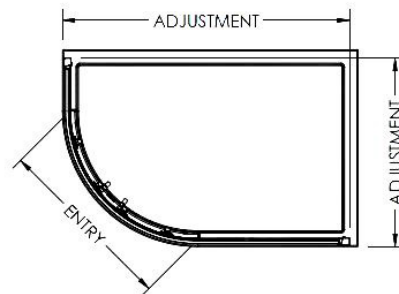

Sales Code: ERQ129H5

Description: Ella Offset Quad 1200X900 New Handle

Packaging Details

Barcode: 5056462624556

Code	Description	Adjustment (mm)		Entry Width (mm)
ERQ769-E5/E6	760 x 900 Offset Quadrant	725-745	865-885	420
ERQ108-E5/E6	1000 x 800 Offset Quadrant	965-985	765-785	460
ERQ128-E5/E6	1200 x 800 Offset Quadrant	1165 - 1185	765 - 785	460
ERQ129-E5/E6	1200 x 900 Offset Quadrant	1165 - 1185	865 - 885	530

Sales Code: ERQ129

Description: Ella 1200X900 Off/Set Enclosure 1850

Ella Offset Quadrant Enclosure

Product Dimensions

Height (mm):	1850
Width (mm):	1185
Depth (mm):	885
Nett Weight (kg):	42

Packaging Dimensions

Outer Box Dimensions (If Applicable)

Height (mm):	
Width (mm):	
Depth (mm):	
Length (mm):	
Gross Weight (kg):	
Barcode:	5055369078622

Product Details

Country of Origin:	China
Fitting Instruction:	No
CE Approval:	Yes
Profile Material:	Aluminium
Profile Finish:	Satin Chrome
Adjustments (mm):	1165mm - 1185mm / 865mm - 885M
Entry Width (mm):	530mm
Swing In Dim (mm):	N/A
Swing Out Dim (mm):	N/A
Radius (mm):	538 mm
Glass Thickness (mm):	5
Easy Fit:	Yes
Easy Clean:	No
Handle Style:	D Shape Handle
Handle Material:	Plastic
Enclosure Design:	Framed
Wheel Type:	Plastic, Dual, Quick Release
Support Bar Included:	Support Bar Not Included
Extras:	None

Sales Code: HAN1005AA

Description: Sq Handle Sub Assembly 142mm Ctr Chrome

Product Dimensions

Length (mm):	
Width (mm):	18
Height (mm):	156
Depth (mm):	70
Nett Weight (kg):	0.1

Packaging Dimensions

Height (mm):	55
Width (mm):	55
Depth (mm):	55
Gross Weight (kg):	0.1