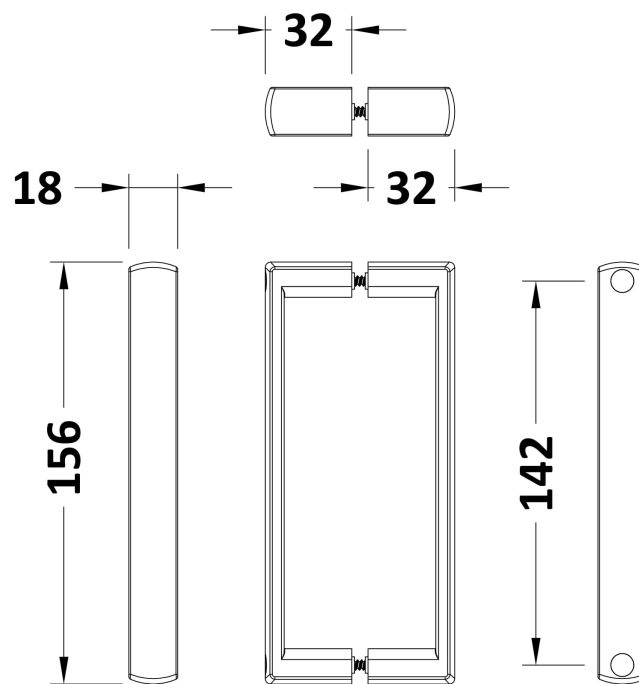

Height (mm):	1910
Width (mm):	630
Length (mm):	110
Gross Weight (kg):	42

Packaging Data

Box Colour:	Brown Cardboard Box - Printed
Box Qty:	1
Label Size:	100 x 50
Label Colour:	Not Applicable
Label Qty:	0

Outer Box Dimensions (If Applicable)

Height (mm):	
Width (mm):	
Depth (mm):	
Length (mm):	
Gross Weight (kg):	
Barcode:	5055369078622

Product Details

Country of Origin:	China
Fitting Instruction:	No
CE Approval:	Yes
Profile Material:	Aluminium
Profile Finish:	Satin Chrome
Adjustments (mm):	1165mm - 1185mm / 865mm - 885M
Entry Width (mm):	530mm
Swing In Dim (mm):	N/A
Swing Out Dim (mm):	N/A
Radius (mm):	538 mm
Glass Thickness (mm):	5
Easy Fit:	Yes
Easy Clean:	No
Handle Style:	D Shape Handle
Handle Material:	Plastic
Enclosure Design:	Framed
Wheel Type:	Plastic, Dual, Quick Release
Support Bar Included:	Support Bar Not Included
Extras:	None

Sales Code: HAN1005AA

Description: Sq Handle Sub Assembly 142mm Ctr Chrome

Product Dimensions

Length (mm):	
Width (mm):	18
Height (mm):	156
Depth (mm):	70
Nett Weight (kg):	0.1

Packaging Dimensions

Height (mm):	55
Width (mm):	55
Depth (mm):	55
Gross Weight (kg):	0.1

Packaging Data

Box Colour:	
Box Qty:	
Label Size:	x
Label Colour:	
Label Qty:	

Outer Box Dimensions (If Applicable)

Height (mm):	
Width (mm):	
Length (mm):	
Depth (mm):	
Gross Weight (kg):	
Barcode:	5056462617879