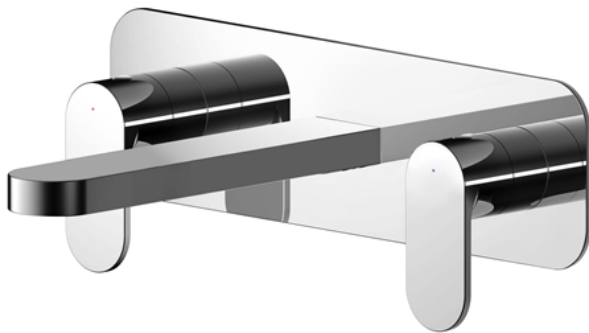

Sales Code: BIN350

Description: Binsey W/M 3Th Basin Mixer With Plate

Product Dimensions

Height (mm):	75
Width (mm):	280
Depth (mm):	193
Length (mm):	
Nett Weight (kg):	2.23

Packaging Dimensions

Height (mm):	115
Width (mm):	185
Depth (mm):	325
Gross Weight (kg):	2.23

Packaging Data

Box Colour:	White Cardboard Box
Box Qty:	1
Label Size:	100 x 50
Label Colour:	White Label
Label Qty:	1

Outer Box Dimensions (If Applicable)

Height (mm):	600
Width (mm):	390
Depth (mm):	340
Length (mm):	
Gross Weight (kg):	
Barcode:	5056211898832

Product Details

Country of Origin:	China
Fitting Instruction:	Yes
Product Material:	Brass
Control Type:	Manual
Waste Included:	Waste Not Included
Waste Type:	Not Applicable
WRAS Approval: No	Approval No: N/A
Valve/Cartridge Type:	1/4 Turn Ceramic Disc
Colour/Finish:	Chrome
Mount Type:	Wall
Operating Pressure (bar):	0.2
Flow Rates: (Litres Per Min)	0.1 bar: 3.4 0.5 bar: 8.7 1 bar: 12.6 2 bar: 18 3 bar: 20.8
Pipe Size:	1/2"
Pipe Centres:	100