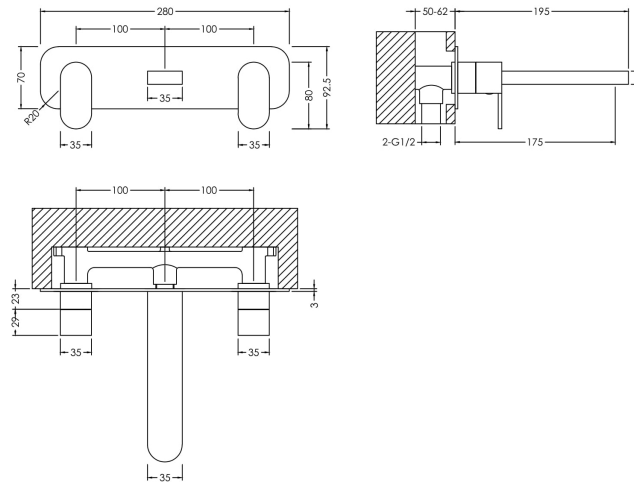

Sales Code: BIN350

Description: Binsey W/M 3Th Basin Mixer With Plate

Product Dimensions

Height (mm):	75
Width (mm):	280
Depth (mm):	193
Length (mm):	
Nett Weight (kg):	2.23

Packaging Dimensions

Height (mm):	115
Width (mm):	185
Depth (mm):	325
Gross Weight (kg):	2.23

Packaging Data

Box Colour:	White Cardboard Box
Box Qty:	1
Label Size:	100 x 50
Label Colour:	White Label
Label Qty:	1

Outer Box Dimensions (If Applicable)

Height (mm):	600
Width (mm):	390
Depth (mm):	340
Length (mm):	
Gross Weight (kg):	
Barcode:	5056211898832

Product Details

Country of Origin:	China
Fitting Instruction:	Yes
Product Material:	Brass
Control Type:	Manual
Waste Included:	Waste Not Included
Waste Type:	Not Applicable
WRAS Approval: No	Approval No: N/A
Valve/Cartridge Type:	1/4 Turn Ceramic Disc
Colour/Finish:	Chrome
Mount Type:	Wall
Operating Pressure (bar):	0.2
Flow Rates: (Litres Per Min)	0.1 bar: 3.4 0.5 bar: 8.7 1 bar: 12.6 2 bar: 18 3 bar: 20.8
Pipe Size:	1/2"
Pipe Centres:	100