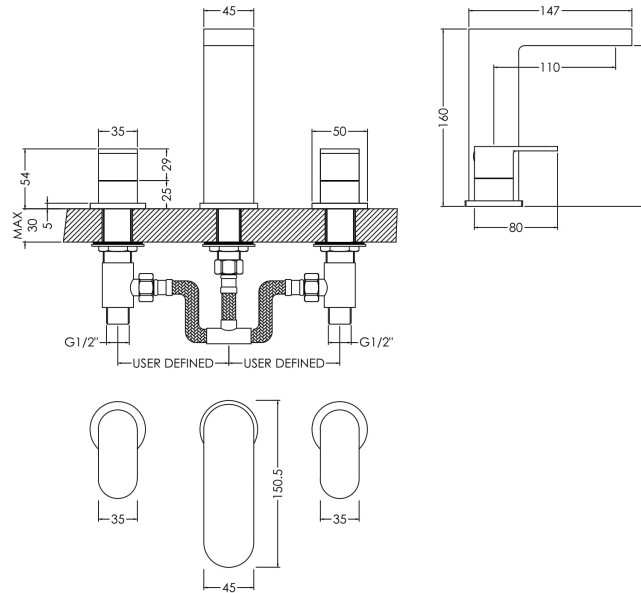

Sales Code: BIN337

Description: Binsey D/M 3Th Basin Mixer (P/Up Waste)

Product Dimensions

Height (mm):	160
Width (mm):	235
Depth (mm):	147
Length (mm):	
Nett Weight (kg):	2.68

Packaging Dimensions

Height (mm):	155
Width (mm):	235
Depth (mm):	335
Gross Weight (kg):	2.68

Packaging Data

Box Colour:	White Cardboard Box
Box Qty:	1
Label Size:	100 x 50
Label Colour:	White Label
Label Qty:	1

Outer Box Dimensions (If Applicable)

Height (mm):	510
Width (mm):	335
Depth (mm):	290
Length (mm):	

Gross Weight (kg):	
Barcode:	5056211898849

Product Details

Country of Origin:	China
Fitting Instruction:	Yes
Product Material:	Brass
Control Type:	Manual
Waste Included:	Waste Included
Waste Type:	Pop-Up
WRAS Approval: No	Approval No: N/A
Valve/Cartridge Type:	1/4 Turn Ceramic Disc
Colour/Finish:	Chrome
Mount Type:	Deck
Operating Pressure (bar):	0.2

Flow Rates: (Litres Per Min)	0.1 bar: 2.7	0.5 bar: 8.1	1 bar: 12.1	2 bar: 17.8	3 bar: 22
Pipe Size:	1/2"				
Pipe Centres:	100				