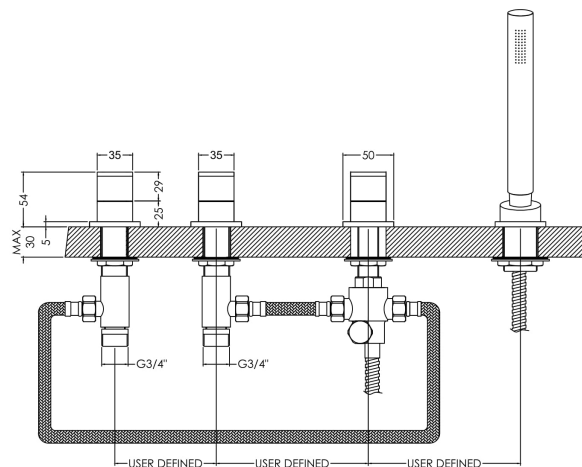

Sales Code: BIN334

Description: Binsey D/M 4Th Bsm No Spout

Product Dimensions

Height (mm):	54
Width (mm):	435
Depth (mm):	80
Length (mm):	
Nett Weight (kg):	2.63

Packaging Dimensions

Height (mm):	85
Width (mm):	390
Depth (mm):	460
Gross Weight (kg):	2.63

Packaging Data

Box Colour:	White Cardboard Box
Box Qty:	1
Label Size:	100 x 50
Label Colour:	White Label
Label Qty:	1

Outer Box Dimensions (If Applicable)

Height (mm):	470
Width (mm):	450
Depth (mm):	400
Length (mm):	
Gross Weight (kg):	
Barcode:	5056211898894

Product Details

Country of Origin:	China
Fitting Instruction:	Yes
Product Material:	Brass/ABS
Control Type:	Manual
Waste Included:	Waste Not Included
Waste Type:	Not Applicable
WRAS Approval: No	Approval No: N/A
Valve/Cartridge Type:	1/4 Turn Ceramic Disc
Colour/Finish:	Chrome
Mount Type:	Deck
Operating Pressure (bar):	2

Flow Rates: (Litres Per Min)	0.1 bar: 4.5	0.5 bar: 9.8	1 bar: 13.9	2 bar: 19.7	3 bar: 24
Pipe Size:	3/4"				
Pipe Centres:	150				