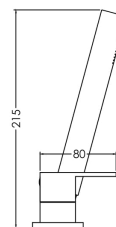

Sales Code: BIN334

Description: Binsey D/M 4Th Bsm No Spout

Product Dimensions

Height (mm):	54
Width (mm):	435
Depth (mm):	80
Length (mm):	
Nett Weight (kg):	2.63

Packaging Dimensions

Height (mm):	85
Width (mm):	390
Depth (mm):	460
Gross Weight (kg):	2.63

Packaging Data

Box Colour:	White Cardboard Box
Box Qty:	1
Label Size:	100 x 50
Label Colour:	White Label
Label Qty:	1

Outer Box Dimensions (If Applicable)

Height (mm):	470
Width (mm):	450
Depth (mm):	400
Length (mm):	
Gross Weight (kg):	
Barcode:	5056211898894

Product Details

Country of Origin:	China
Fitting Instruction:	Yes
Product Material:	Brass/ABS
Control Type:	Manual
Waste Included:	Waste Not Included
Waste Type:	Not Applicable
WRAS Approval: No	Approval No: N/A
Valve/Cartridge Type:	1/4 Turn Ceramic Disc
Colour/Finish:	Chrome
Mount Type:	Deck
Operating Pressure (bar):	2

Flow Rates: (Litres Per Min)	0.1 bar: 4.5	0.5 bar: 9.8	1 bar: 13.9	2 bar: 19.7	3 bar: 24
Pipe Size:	3/4"				
Pipe Centres:	150				