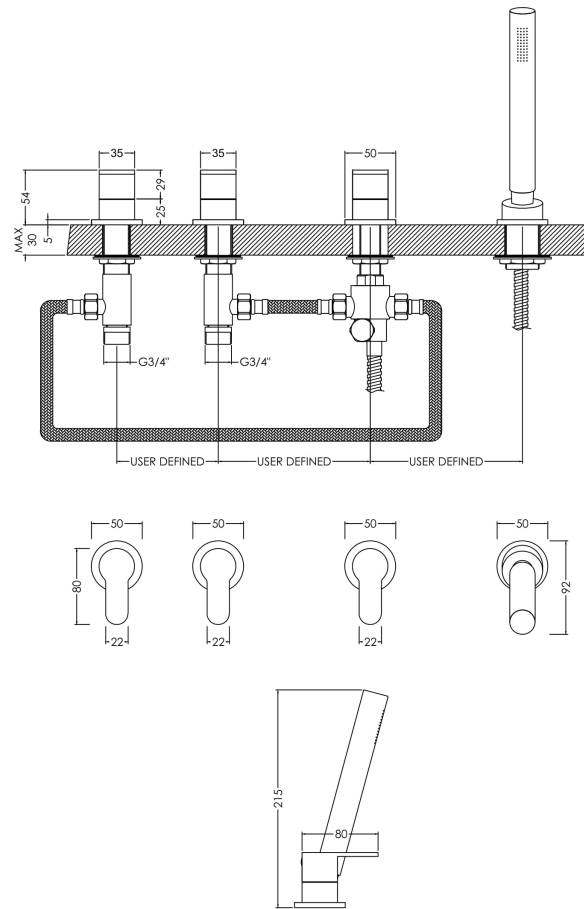

Sales Code: BIN334

Description: Binsey D/M 4Th Bsm No Spout

Product Dimensions

Height (mm):	54
Width (mm):	435
Depth (mm):	80
Length (mm):	
Nett Weight (kg):	2.63

Packaging Dimensions

Height (mm):	85
Width (mm):	390
Depth (mm):	460
Gross Weight (kg):	2.63

Packaging Data

Box Colour:	White Cardboard Box
Box Qty:	1
Label Size:	100 x 50
Label Colour:	White Label
Label Qty:	1

Outer Box Dimensions (If Applicable)

Height (mm):	470
Width (mm):	450
Depth (mm):	400
Length (mm):	
Gross Weight (kg):	
Barcode:	5056211898894

Product Details

Country of Origin:	China
Fitting Instruction:	Yes
Product Material:	Brass/ABS
Control Type:	Manual
Waste Included:	Waste Not Included
Waste Type:	Not Applicable
WRAS Approval: No	Approval No: N/A
Valve/Cartridge Type:	1/4 Turn Ceramic Disc
Colour/Finish:	Chrome
Mount Type:	Deck
Operating Pressure (bar):	2
Flow Rates: (Litres Per Min) 0.1 bar: 4.5 0.5 bar: 9.8 1 bar: 13.9 2 bar: 19.7 3 bar: 24	
Pipe Size:	3/4"
Pipe Centres:	150