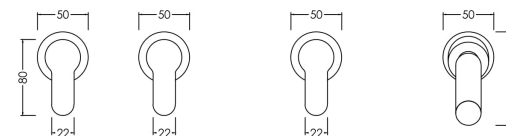

Sales Code: BIN334

Description: Binsey D/M 4Th Bsm No Spout

Product Dimensions

Height (mm):	54
Width (mm):	435
Depth (mm):	80
Length (mm):	
Nett Weight (kg):	2.63

Packaging Dimensions

Height (mm):	85
Width (mm):	390
Depth (mm):	460
Gross Weight (kg):	2.63

Packaging Data

Box Colour:	White Cardboard Box
Box Qty:	1
Label Size:	100 x 50
Label Colour:	White Label
Label Qty:	1

Outer Box Dimensions (If Applicable)

Height (mm):	470
Width (mm):	450
Depth (mm):	400
Length (mm):	
Gross Weight (kg):	
Barcode:	5056211898894

Product Details

Country of Origin:	China
Fitting Instruction:	Yes
Product Material:	Brass/ABS
Control Type:	Manual
Waste Included:	Waste Not Included
Waste Type:	Not Applicable
WRAS Approval: No	Approval No: N/A
Valve/Cartridge Type:	1/4 Turn Ceramic Disc
Colour/Finish:	Chrome
Mount Type:	Deck
Operating Pressure (bar):	2

Flow Rates: (Litres Per Min)	0.1 bar: 4.5	0.5 bar: 9.8	1 bar: 13.9	2 bar: 19.7	3 bar: 24
Pipe Size:	3/4"				
Pipe Centres:	150				