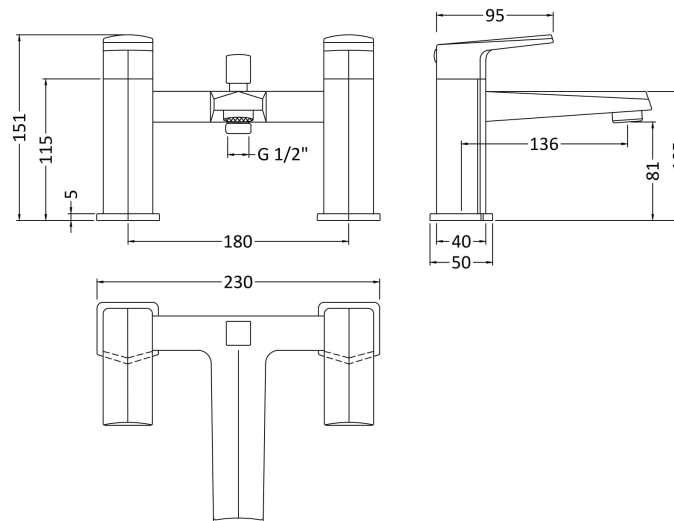

Sales Code: HDY304

Description: Hardy Bsm

Product Dimensions

Height (mm):	151
Width (mm):	230
Depth (mm):	151
Length (mm):	
Nett Weight (kg):	2.93

Packaging Dimensions

Height (mm):	170
Width (mm):	250
Depth (mm):	225
Gross Weight (kg):	2.93

Packaging Data

Box Colour:	White Cardboard Box
Box Qty:	1
Label Size:	100 x 50
Label Colour:	White Label
Label Qty:	2

Outer Box Dimensions (If Applicable)

Height (mm):	185
Width (mm):	255
Depth (mm):	175
Length (mm):	
Gross Weight (kg):	
Barcode:	5055275883013

Product Details

Country of Origin:	China
Fitting Instruction:	No
Product Material:	Brass/ABS
Control Type:	Manual
Waste Included:	Waste Not Included
Waste Type:	Not Applicable
WRAS Approval: No	Approval No: N/A
Valve/Cartridge Type:	1/4 Turn Ceramic Disc
Colour/Finish:	Chrome
Mount Type:	Deck
Operating Pressure (bar):	0.2

Flow Rates: (Litres Per Min) 0.1 bar: 5.7 0.5 bar: 13.4 1 bar: 19.4 2 bar: 27.5 3 bar: 34

Pipe Size: 22 mm (3/4" Bsp)

Pipe Centres: 175 mm