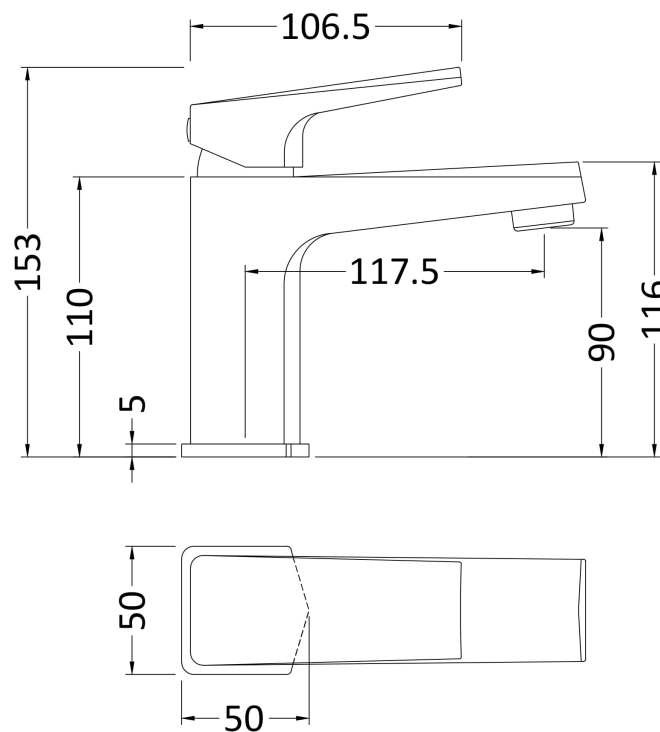

**Sales Code:** HDY305

**Description:** Hardy Mono Basin Mixer With Waste

**Product Dimensions**

Height (mm):	153
Width (mm):	50
Depth (mm):	155
Length (mm):	
Nett Weight (kg):	1.52

**Packaging Dimensions**

Height (mm):	210
Width (mm):	120
Depth (mm):	160
Gross Weight (kg):	1.52

**Packaging Data**

Box Colour:	White Cardboard Box
Box Qty:	1
Label Size:	100 x 50
Label Colour:	White Label
Label Qty:	2

**Outer Box Dimensions (If Applicable)**

Height (mm):	100
Width (mm):	195
Depth (mm):	170
Length (mm):	
Gross Weight (kg):	
Barcode:	5055275883037

**Product Details**

Country of Origin:	China
Fitting Instruction:	No
Product Material:	Brass
Control Type:	Manual
Waste Included:	Waste Included
Waste Type:	Push Button
WRAS Approval:	No
Approval No:	N/A
Valve/Cartridge Type:	Single Lever Cartridge
Colour/Finish:	Chrome
Mount Type:	Deck
Operating Pressure (bar):	0.5

Flow Rates: (Litres Per Min)	0.1 bar: 3	0.5 bar: 7.1	1 bar: 10.3	2 bar: 14.7	3 bar: 18.2
Pipe Size:	15 mm (1/2" Bsp)				
Pipe Centres:	N/A				