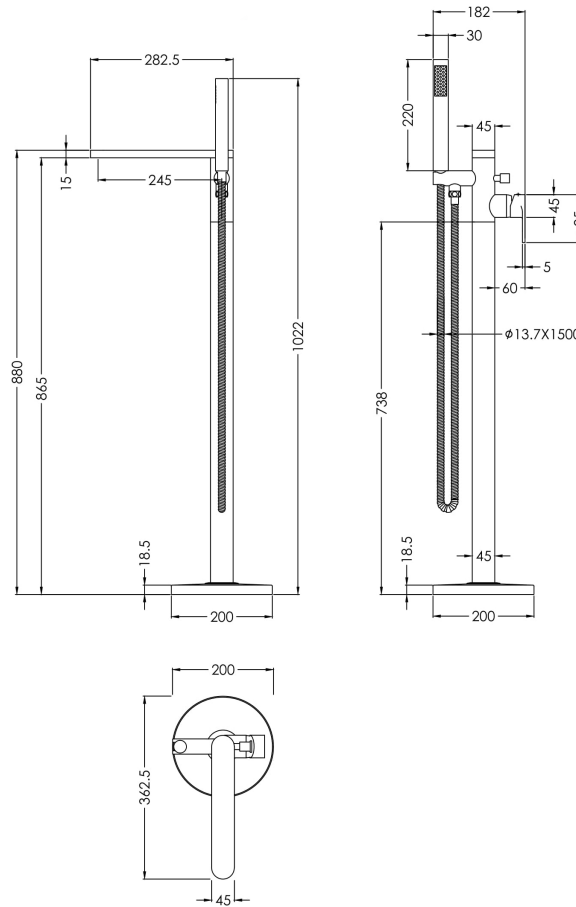

Sales Code: BIN321

Description: Binsey Freestanding Bsm

Product Dimensions

Height (mm):	880
Width (mm):	200
Depth (mm):	360
Length (mm):	
Nett Weight (kg):	6.17

Packaging Dimensions

Height (mm):	250
Width (mm):	400
Depth (mm):	980
Gross Weight (kg):	6.17

Packaging Data

Box Colour:	White Cardboard Box
Box Qty:	1
Label Size:	100 x 50
Label Colour:	White Label
Label Qty:	1

Outer Box Dimensions (If Applicable)

Height (mm):	250
Width (mm):	400
Depth (mm):	980
Length (mm):	
Gross Weight (kg):	
Barcode:	5056211898924

Product Details

Country of Origin:	China
Fitting Instruction:	Yes
Product Material:	Brass/ABS
Control Type:	Manual
Waste Included:	Waste Not Included
Waste Type:	Not Applicable
WRAS Approval: No	Approval No: N/A
Valve/Cartridge Type:	Single Lever Cartridge
Colour/Finish:	Chrome
Mount Type:	Floor Standing
Operating Pressure (bar):	3

Flow Rates: (Litres Per Min)	0.1 bar: N/A 0.5 bar: N/A 1 bar: 11.3 2 bar: 16.6 3 bar: 20.5
Pipe Size:	1/2"
Pipe Centres:	N/A