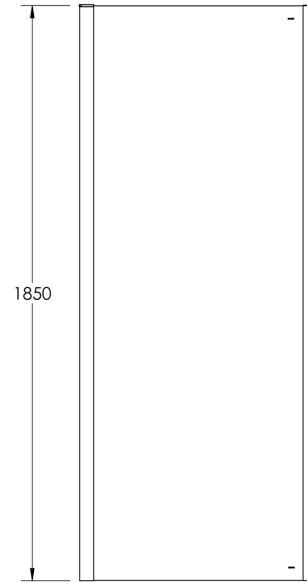

Sales Code: AQFSP76

Description: Pacific Side Panel 760mm

Code	Description	Adjustment (mm)	
AQFSP70-E6/E8	700 Side Panel	665	690
AQFSP76-E6/E8	760 Side Panel	725	750
AQFSP80-E6/E8	800 Side Panel	765	790
AQFSP90-E6/E8	900 Side Panel	865	890
AQFSP10-E6/E8	1000 Side Panel	965	990

Product Dimensions

Height (mm):	1850
Width (mm):	750
Depth (mm):	31
Nett Weight (kg):	23.1

Packaging Dimensions

Height (mm):	1910
Width (mm):	770
Length (mm):	95
Gross Weight (kg):	23.1

Packaging Data

Box Colour:	Brown Cardboard Box - Printed
Box Qty:	1
Label Size:	100 x 50
Label Colour:	Not Applicable
Label Qty:	0

Outer Box Dimensions (If Applicable)

Height (mm):	
Width (mm):	
Depth (mm):	
Length (mm):	
Gross Weight (kg):	
Barcode:	5055369080472

Product Details

Country of Origin:	China
Fitting Instruction:	No
CE Approval:	Yes
Profile Material:	Aluminium
Profile Finish:	Polished Chrome
Adjustments (mm):	725mm -750mm
Entry Width (mm):	N/A
Swing In Dim (mm):	N/A
Swing Out Dim (mm):	N/A
Radius (mm):	Not Applicable
Glass Thickness (mm):	6
Easy Fit:	No
Easy Clean:	No
Handle Style:	Not Applicable
Handle Material:	Not Applicable
Enclosure Design:	Semi-Frameless
Wheel Type:	Not Applicable
Support Bar Included:	Support Bar Not Included
Extras:	None