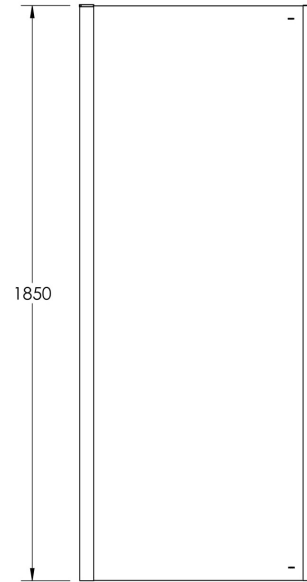

Sales Code: AQFSP90

Description: Pacific Side Panel 900mm

Code	Description	Adjustment (mm)	
AQFSP70-E6/E8	700 Side Panel	665	690
AQFSP76-E6/E8	760 Side Panel	725	750
AQFSP80-E6/E8	800 Side Panel	765	790
AQFSP90-E6/E8	900 Side Panel	865	890
AQFSP10-E6/E8	1000 Side Panel	965	990

Product Dimensions

Height (mm):	1850
Width (mm):	890
Depth (mm):	31
Nett Weight (kg):	27.5

Packaging Dimensions

Height (mm):	1910
Width (mm):	910
Length (mm):	95
Gross Weight (kg):	27.5

Packaging Data

Box Colour:	Brown Cardboard Box - Printed
Box Qty:	1
Label Size:	100 x 50
Label Colour:	Not Applicable
Label Qty:	0

Outer Box Dimensions (If Applicable)

Height (mm):	
Width (mm):	
Depth (mm):	
Length (mm):	
Gross Weight (kg):	
Barcode:	5055369080496

Product Details

Country of Origin:	China
Fitting Instruction:	No
CE Approval:	Yes
Profile Material:	Aluminium
Profile Finish:	Polished Chrome
Adjustments (mm):	865mm -890mm
Entry Width (mm):	N/A
Swing In Dim (mm):	N/A
Swing Out Dim (mm):	N/A
Radius (mm):	Not Applicable
Glass Thickness (mm):	6
Easy Fit:	No
Easy Clean:	No
Handle Style:	Not Applicable
Handle Material:	Not Applicable
Enclosure Design:	Semi-Frameless
Wheel Type:	Not Applicable
Support Bar Included:	Support Bar Not Included
Extras:	None