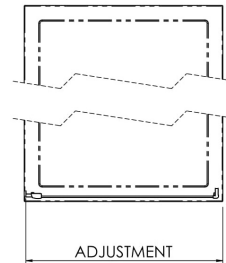

Sales Code: SQSP90BP

Description: 900X1850mm Side Panel

**SQ Side Panel Enclosure**

Code	Description	Adjustments (mm)	
SQSP70-E6	700 Side Panel	672	690
SQSP76-E6	760 Side Panel	722	740
SQSP80-E6	800 Side Panel	772	790
SQSP90-E6	900 Side Panel	872	890

**Product Dimensions**

Height (mm):	1850
Width (mm):	890
Depth (mm):	31
Nett Weight (kg):	25

**Packaging Dimensions**

Height (mm):	1912
Width (mm):	890
Length (mm):	50
Gross Weight (kg):	25.5

**Packaging Data**

Box Colour:	Brown Cardboard Box - Printed
Box Qty:	1
Label Size:	100 x 50
Label Colour:	Not Applicable
Label Qty:	0

**Outer Box Dimensions (If Applicable)**

Height (mm):	
Width (mm):	
Depth (mm):	
Length (mm):	
Gross Weight (kg):	
Barcode:	5056211892342

**Product Details**

Country of Origin:	China
Fitting Instruction:	No
CE Approval:	No
Profile Material:	Aluminium
Profile Finish:	Matt Black
Adjustments (mm):	872 - 890mm
Entry Width (mm):	N/A
Swing In Dim (mm):	N/A
Swing Out Dim (mm):	N/A
Radius (mm):	Not Applicable
Glass Thickness (mm):	6
Easy Fit:	Yes
Easy Clean:	No
Handle Style:	Not Applicable
Handle Material:	Not Applicable
Enclosure Design:	Semi-Frameless
Wheel Type:	Not Applicable
Support Bar Included:	Support Bar Not Included
Extras:	None