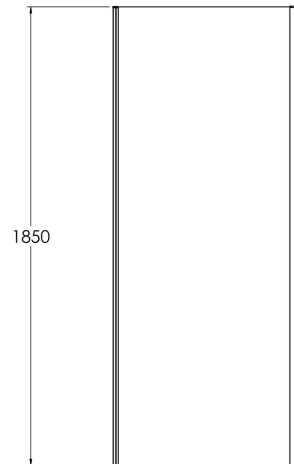

Sales Code: SQSP90BP

Description: 900X1850mm Side Panel

**SQ Side Panel Enclosure**

Code	Description	Adjustments (mm)	
SQSP70-E6	700 Side Panel	672	690
SQSP76-E6	760 Side Panel	722	740
SQSP80-E6	800 Side Panel	772	790
SQSP90-E6	900 Side Panel	872	890

**Product Dimensions**

Height (mm):	1850
Width (mm):	890
Depth (mm):	31
Nett Weight (kg):	25

**Packaging Dimensions**

Height (mm):	1912
Width (mm):	890
Length (mm):	50
Gross Weight (kg):	25.5

**Packaging Data**

Box Colour:	Brown Cardboard Box - Printed
Box Qty:	1
Label Size:	100 x 50
Label Colour:	Not Applicable
Label Qty:	0

**Outer Box Dimensions (If Applicable)**

Height (mm):	
Width (mm):	
Depth (mm):	
Length (mm):	
Gross Weight (kg):	
Barcode:	5056211892342

**Product Details**

Country of Origin:	China
Fitting Instruction:	No
CE Approval:	No
Profile Material:	Aluminium
Profile Finish:	Matt Black
Adjustments (mm):	872 - 890mm
Entry Width (mm):	N/A
Swing In Dim (mm):	N/A
Swing Out Dim (mm):	N/A
Radius (mm):	Not Applicable
Glass Thickness (mm):	6
Easy Fit:	Yes
Easy Clean:	No
Handle Style:	Not Applicable
Handle Material:	Not Applicable
Enclosure Design:	Semi-Frameless
Wheel Type:	Not Applicable
Support Bar Included:	Support Bar Not Included
Extras:	None