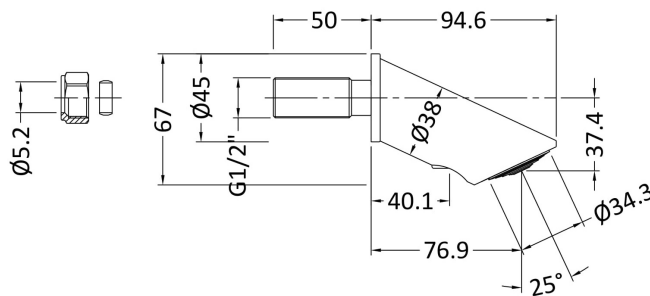

Sales Code: A3557

Description: Anti-Vandal Shower Head

Product Dimensions

Length (mm):	
Width (mm):	45
Height (mm):	45
Depth (mm):	95
Nett Weight (kg):	0.58

Packaging Dimensions

Length (mm):	70
Width (mm):	70
Height (mm):	
Gross Weight (kg):	0.58

Packaging Data

Box Colour:	White Cardboard Box
Box Qty:	1
Label Size:	100 x 50
Label Colour:	White Label
Label Qty:	2

Outer Box Dimensions (If Applicable)

Length (mm):	
Width (mm):	
Height (mm):	
Depth (mm):	
Gross Weight (kg):	29
Barcode:	5055369015962

Product Details

Country of Origin:	China
Fitting Instruction:	No
Product Material:	Brass/ABS
Mount Type:	Wall, Surface
Outlet Elbow Supplied:	No
Easy Clean:	No
Head Included:	Yes
Handset Included:	No
Body Jets Included:	No
No of Body Jets:	Not Applicable
Operating Pressure (bar):	
Valve/Cartridge Type:	Not Applicable
Flow Rates (L/min):	0.1 bar: N/A 0.5 bar: N/A 1 bar: N/A 2 bar: N/A 3 bar: N/A
TMV2 Approved:	No Approval No: N/A
TMV3 Approved:	No Approval No: N/A
WRAS Approved:	No Approval No: N/A
Head Function:	Not Applicable
Handset Function:	Not Applicable
Body Jet Info:	Not Applicable
Pipe Size:	15 mm (1/2" Bsp)
Pipe Centres:	N/A
Colour/Finish:	Chrome
Hose Included:	Not Applicable
No. of Outlets:	1