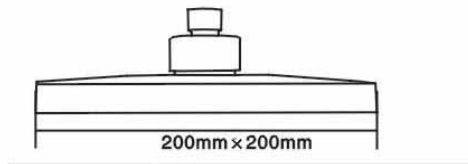

Sales Code: HEAD50

Description: Square Shower Head 200mm

Product Dimensions

Length (mm):	
Width (mm):	200
Height (mm):	60
Depth (mm):	200
Nett Weight (kg):	0.72

Packaging Dimensions

Length (mm):	210
Width (mm):	210
Height (mm):	
Gross Weight (kg):	0.72

Packaging Data

Box Colour:	White Cardboard Box
Box Qty:	1
Label Size:	100 x 50
Label Colour:	White Label
Label Qty:	2

Outer Box Dimensions (If Applicable)

Length (mm):	
Width (mm):	225
Height (mm):	430
Depth (mm):	265
Gross Weight (kg):	29
Barcode:	5055369016020

Product Details

Country of Origin:	China
Fitting Instruction:	No
Product Material:	Brass/ABS
Mount Type:	Wall, Surface
Outlet Elbow Supplied:	No
Easy Clean:	Yes
Head Included:	Yes
Handset Included:	No
Body Jets Included:	Not Applicable
No of Body Jets:	Not Applicable
Operating Pressure (bar):	0.2
Valve/Cartridge Type:	Not Applicable
Flow Rates (L/min):	0.1 bar: N/A 0.5 bar: N/A 1 bar: N/A 2 bar: N/A 3 bar: N/A
TMV2 Approved:	No Approval No: N/A
TMV3 Approved:	No Approval No: N/A
WRAS Approved:	No Approval No: N/A
Head Function:	Single
Handset Function:	Not Applicable
Body Jet Info:	Not Applicable
Pipe Size:	Not Applicable
Pipe Centres:	N/A
Colour/Finish:	Chrome
Hose Included:	Not Applicable
No. of Outlets:	N/A