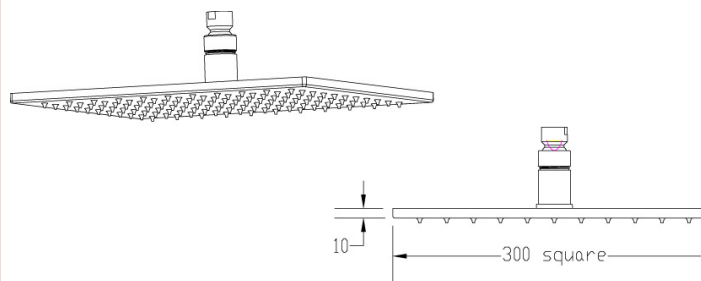

Sales Code: STY072

Description: Led 300mm Square Fixed Head

Product Dimensions

Length (mm):	
Width (mm):	300
Height (mm):	58
Depth (mm):	300
Nett Weight (kg):	2.42

Packaging Dimensions

Length (mm):	640
Width (mm):	350
Height (mm):	
Gross Weight (kg):	2.42

Packaging Data

Box Colour:	White Cardboard Box
Box Qty:	1
Label Size:	100 x 50
Label Colour:	White Label
Label Qty:	2

Outer Box Dimensions (If Applicable)

Length (mm):	
Width (mm):	350
Height (mm):	645
Depth (mm):	425
Gross Weight (kg):	24
Barcode:	5055369051472

Product Details

Country of Origin:	China
Fitting Instruction:	No
Product Material:	Brass
Mount Type:	Wall, Surface
Outlet Elbow Supplied:	No
Easy Clean:	No
Head Included:	Yes
Handset Included:	No
Body Jets Included:	Not Applicable
No of Body Jets:	Not Applicable
Operating Pressure (bar):	0.5
Valve/Cartridge Type:	Not Applicable
Flow Rates (L/min):	0.1 bar: N/A 0.5 bar: N/A 1 bar: N/A 2 bar: N/A 3 bar: N/A
TMV2 Approved:	No Approval No: N/A
TMV3 Approved:	No Approval No: N/A
WRAS Approved:	No Approval No: N/A
Head Function:	Single
Handset Function:	Not Applicable
Body Jet Info:	Not Applicable
Pipe Size:	Not Applicable
Pipe Centres:	N/A
Colour/Finish:	Chrome
Hose Included:	Not Applicable
No. of Outlets:	N/A