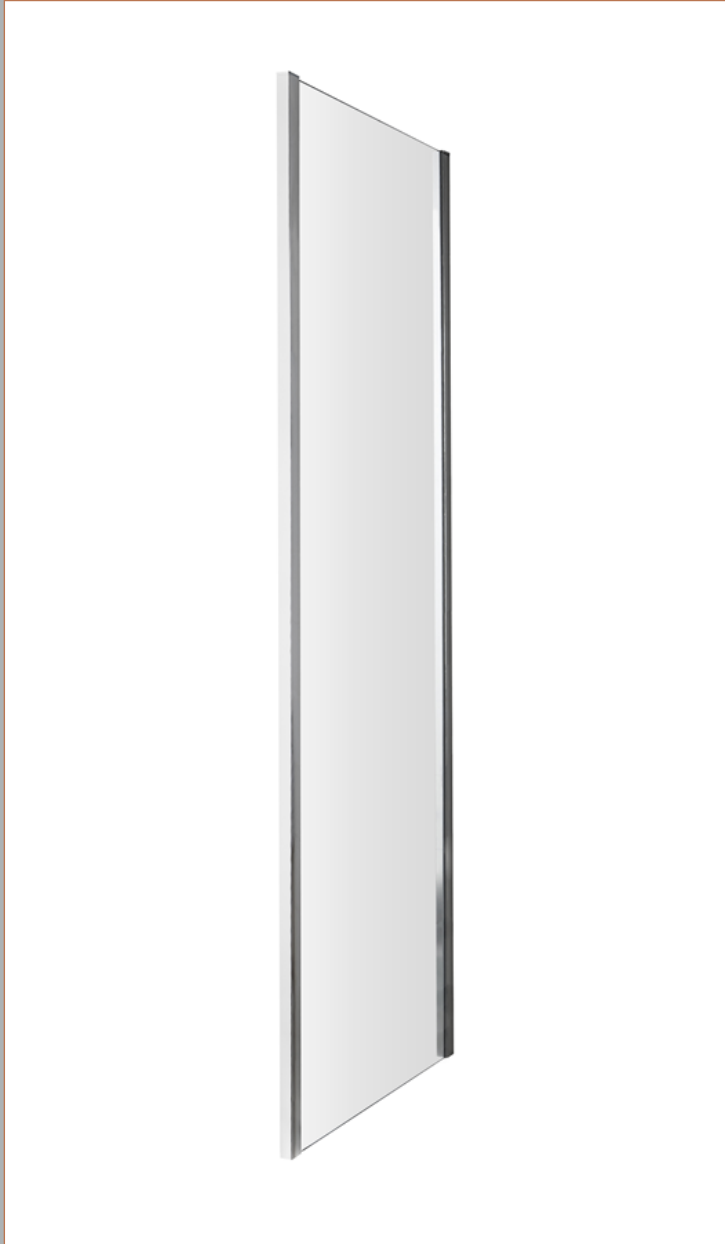

Sales Code: ERSP80

Description: Ella 800mm Side Panel (1850mm)

Ella Side Panel

Product Dimensions

Height (mm):	1850
Width (mm):	785
Depth (mm):	25
Nett Weight (kg):	19.7

Packaging Dimensions

Height (mm):	1910
Width (mm):	800
Length (mm):	60
Gross Weight (kg):	19.7

Packaging Data

Box Colour:	Brown Cardboard Box - Printed
Box Qty:	1
Label Size:	100 x 50
Label Colour:	Not Applicable
Label Qty:	0

Outer Box Dimensions (If Applicable)

Height (mm):	
Width (mm):	
Depth (mm):	
Length (mm):	
Gross Weight (kg):	
Barcode:	5055369078783

Product Details

Country of Origin:	China
Fitting Instruction:	No
CE Approval:	Yes
Profile Material:	Aluminium
Profile Finish:	Satin Chrome
Adjustments (mm):	760mm -785mm
Entry Width (mm):	N/A
Swing In Dim (mm):	N/A
Swing Out Dim (mm):	N/A
Radius (mm):	Not Applicable
Glass Thickness (mm):	5
Easy Fit:	No
Easy Clean:	No
Handle Style:	Not Applicable
Handle Material:	Not Applicable
Enclosure Design:	Semi-Frameless
Wheel Type:	Not Applicable
Support Bar Included:	Support Bar Not Included
Extras:	None