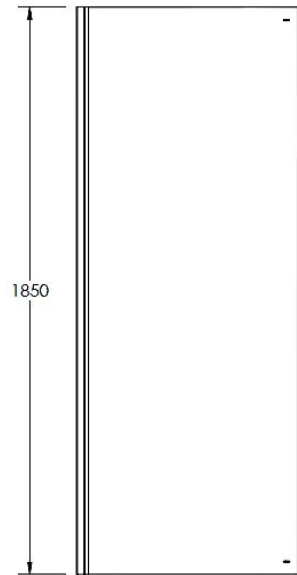

Sales Code: ERSP80

Description: Ella 800mm Side Panel (1850mm)

Ella Side Panel

Product Dimensions

Height (mm):	1850
Width (mm):	785
Depth (mm):	25
Nett Weight (kg):	19.7

Packaging Dimensions

Height (mm):	1910
Width (mm):	800
Length (mm):	60
Gross Weight (kg):	19.7

Packaging Data

Box Colour:	Brown Cardboard Box - Printed
Box Qty:	1
Label Size:	100 x 50
Label Colour:	Not Applicable
Label Qty:	0

Outer Box Dimensions (If Applicable)

Height (mm):	
Width (mm):	
Depth (mm):	
Length (mm):	
Gross Weight (kg):	
Barcode:	5055369078783

Product Details

Country of Origin:	China
Fitting Instruction:	No
CE Approval:	Yes
Profile Material:	Aluminium
Profile Finish:	Satin Chrome
Adjustments (mm):	760mm -785mm
Entry Width (mm):	N/A
Swing In Dim (mm):	N/A
Swing Out Dim (mm):	N/A
Radius (mm):	Not Applicable
Glass Thickness (mm):	5
Easy Fit:	No
Easy Clean:	No
Handle Style:	Not Applicable
Handle Material:	Not Applicable
Enclosure Design:	Semi-Frameless
Wheel Type:	Not Applicable
Support Bar Included:	Support Bar Not Included
Extras:	None