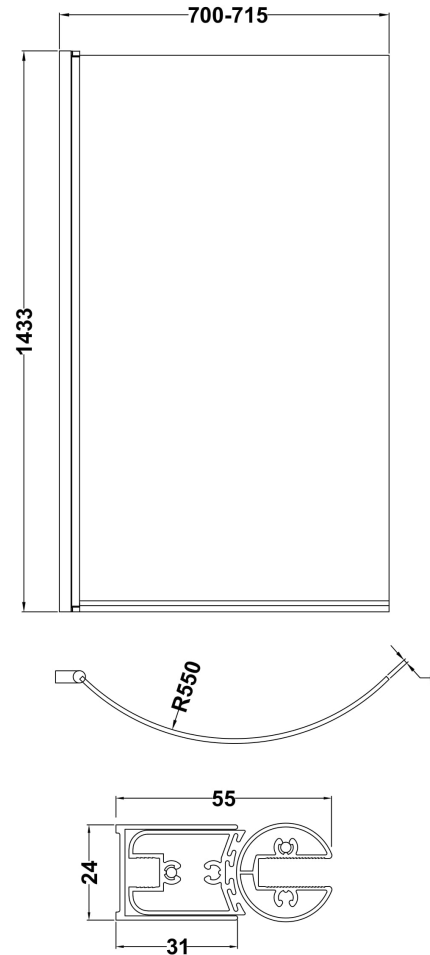

Sales Code: NCS0

Description: P Bath Screen (6)

Product Dimensions

Height (mm):	1433
Width (mm):	715
Depth (mm):	185
Nett Weight (kg):	18

Packaging Dimensions

Height (mm):	60
Width (mm):	840
Length (mm):	1460
Gross Weight (kg):	18.73

Packaging Data

Box Colour:	Brown Cardboard Box - Printed
Box Qty:	1
Label Size:	x
Label Colour:	Not Applicable
Label Qty:	0

Outer Box Dimensions (If Applicable)

Height (mm):	
Width (mm):	
Depth (mm):	
Length (mm):	
Gross Weight (kg):	
Barcode:	5055369006762

Product Details

Country of Origin:	China
Fitting Instruction:	No
CE Approval:	Yes
Profile Material:	Aluminium
Profile Finish:	Polished Chrome
Adjustments (mm):	700mm - 715mm
Entry Width (mm):	N/A
Swing In Dim (mm):	690mm
Swing Out Dim (mm):	690mm
Radius (mm):	550 mm
Glass Thickness (mm):	6
Easy Fit:	No
Easy Clean:	No
Handle Style:	Not Applicable
Handle Material:	Not Applicable
Enclosure Design:	Frameless
Wheel Type:	Not Applicable
Support Bar Included:	Support Bar Not Included
Extras:	None