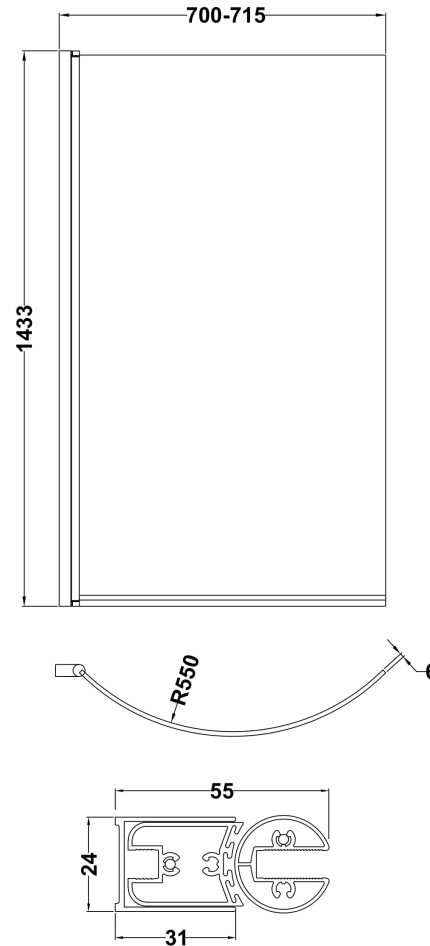

### Product Dimensions

Height (mm):	1433
Width (mm):	715
Depth (mm):	185
Nett Weight (kg):	18

### Packaging Dimensions

Height (mm):	60
Width (mm):	840
Length (mm):	1460
Gross Weight (kg):	18.73

### Outer Box Dimensions (If Applicable)

Height (mm):	
Width (mm):	
Depth (mm):	
Length (mm):	
Gross Weight (kg):	
Barcode:	5056211800835

### Product Details

Country of Origin:	China
Fitting Instruction:	No
CE Approval:	Yes
Profile Material:	Aluminium
Profile Finish:	Matt Black
Adjustments (mm):	700mm - 715mm
Entry Width (mm):	N/A
Swing In Dim (mm):	690mm
Swing Out Dim (mm):	690mm
Radius (mm):	550 mm
Glass Thickness (mm):	6
Easy Fit:	No
Easy Clean:	No
Handle Style:	Not Applicable
Handle Material:	Not Applicable
Enclosure Design:	Frameless
Wheel Type:	Not Applicable
Support Bar Included:	Support Bar Not Included
Extras:	None