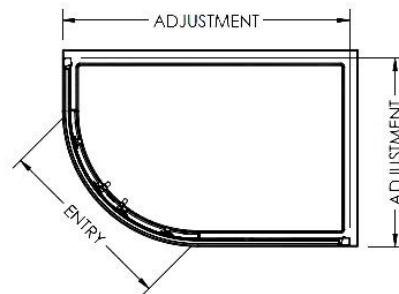

Sales Code: ERQ128

Description: Ella 1200X800 Off/Set Enclosure 1850

Ella Offset Quadrant Enclosure

Product Dimensions

Height (mm):	1850
Width (mm):	1185
Depth (mm):	785
Nett Weight (kg):	39.8

Packaging Dimensions

Height (mm):	1910
Width (mm):	630
Length (mm):	110
Gross Weight (kg):	39.8

Packaging Data

Box Colour:	Brown Cardboard Box - Printed
Box Qty:	1
Label Size:	100 x 50
Label Colour:	Not Applicable
Label Qty:	0

Outer Box Dimensions (If Applicable)

Height (mm):	
Width (mm):	
Depth (mm):	
Length (mm):	
Gross Weight (kg):	
Barcode:	5055369078615

Product Details

Country of Origin:	China
Fitting Instruction:	No
CE Approval:	Yes
Profile Material:	Aluminium
Profile Finish:	Satin Chrome
Adjustments (mm):	1165mm - 1185mm / 765mm - 785M
Entry Width (mm):	460mm
Swing In Dim (mm):	N/A
Swing Out Dim (mm):	N/A
Radius (mm):	538 mm
Glass Thickness (mm):	5
Easy Fit:	Yes
Easy Clean:	No
Handle Style:	D Shape Handle
Handle Material:	Plastic
Enclosure Design:	Framed
Wheel Type:	Plastic, Dual, Quick Release
Support Bar Included:	Support Bar Not Included
Extras:	None