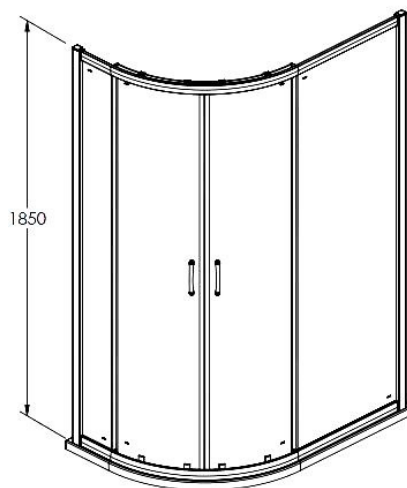

Sales Code: ERQ128

Description: Ella 1200X800 Off/Set Enclosure 1850

Ella Offset Quadrant Enclosure

Product Dimensions

Height (mm):	1850
Width (mm):	1185
Depth (mm):	785
Nett Weight (kg):	39.8

Packaging Dimensions

Height (mm):	1910
Width (mm):	630
Length (mm):	110
Gross Weight (kg):	39.8

Packaging Data

Box Colour:	Brown Cardboard Box - Printed
Box Qty:	1
Label Size:	100 x 50
Label Colour:	Not Applicable
Label Qty:	0

Outer Box Dimensions (If Applicable)

Height (mm):	
Width (mm):	
Depth (mm):	
Length (mm):	
Gross Weight (kg):	
Barcode:	5055369078615

Product Details

Country of Origin:	China
Fitting Instruction:	No
CE Approval:	Yes
Profile Material:	Aluminium
Profile Finish:	Satin Chrome
Adjustments (mm):	1165mm - 1185mm / 765mm - 785M
Entry Width (mm):	460mm
Swing In Dim (mm):	N/A
Swing Out Dim (mm):	N/A
Radius (mm):	538 mm
Glass Thickness (mm):	5
Easy Fit:	Yes
Easy Clean:	No
Handle Style:	D Shape Handle
Handle Material:	Plastic
Enclosure Design:	Framed
Wheel Type:	Plastic, Dual, Quick Release
Support Bar Included:	Support Bar Not Included
Extras:	None