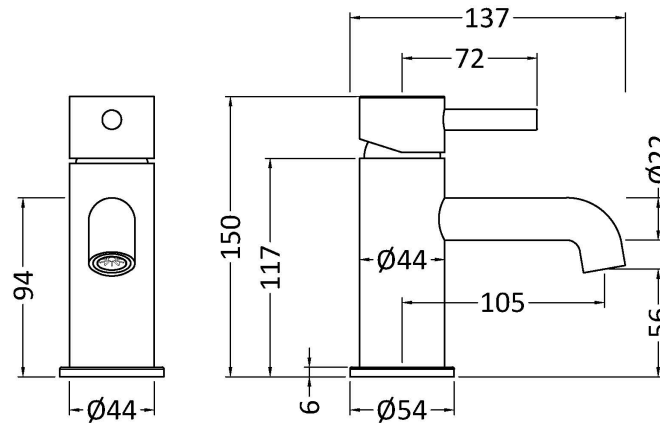

Sales Code: TVT315

Description: Verity Mini Mono Basin Mixer With Waste

Product Dimensions

Height (mm):	150
Width (mm):	54
Depth (mm):	137
Length (mm):	
Nett Weight (kg):	0.75

Packaging Dimensions

Height (mm):	158
Width (mm):	54
Depth (mm):	157
Gross Weight (kg):	0.95

Packaging Data

Box Colour:	White Cardboard Box
Box Qty:	1
Label Size:	100 x 50
Label Colour:	White Label
Label Qty:	2

Outer Box Dimensions (If Applicable)

Height (mm):	165
Width (mm):	270
Depth (mm):	390
Length (mm):	

Gross Weight (kg):	
Barcode:	5055275870709

Product Details

Country of Origin:	China
Fitting Instruction:	No
Product Material:	Brass
Control Type:	Manual
Waste Included:	Waste Included
Waste Type:	Not Applicable
WRAS Approval: N/A	Approval No: N/A
Valve/Cartridge Type:	Single Lever Cartridge
Colour/Finish:	Chrome
Mount Type:	Deck
Operating Pressure (bar):	0.1

Flow Rates: (Litres Per Min) 0.1 bar: 2.9 0.5 bar: 5.7 1 bar: 7.9 2 bar: 11.1 3 bar: 13.6

Pipe Size: 15 mm (1/2" Bsp)

Pipe Centres: N/A